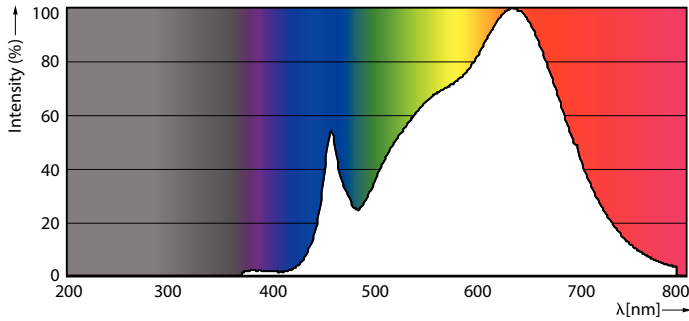

MASTER LED spot LV AR111

Photometric data

Spectral Power Distribution Colour - MAS LED ExpertColor 15-75W 930 AR111 24D