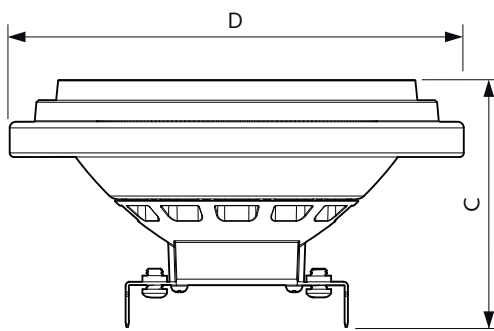

## Dimensional drawing

Product	D	C
MAS LED ExpertColor 15-75W 930 AR111 24D	111 mm	62 mm