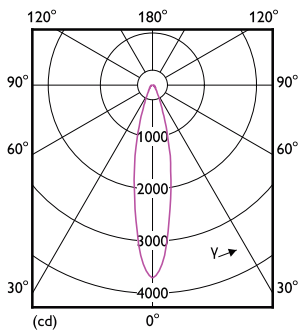

Photometric data

Light Distribution Diagram - MAS LED ExpertColor 15-75W 930 AR111 24D

General uniform lighting - MAS LED ExpertColor 15-75W 930 AR111 24D