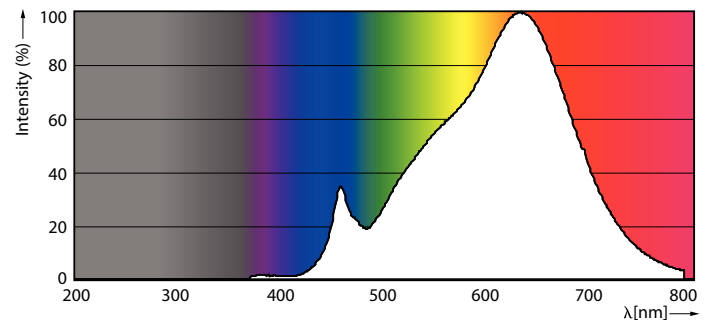

Photometric data

General uniform lighting - MAS LED ExpertColor 15-75W 927 AR111 24D

Spectral Power Distribution Colour - MAS LED ExpertColor 15-75W 927 AR111 24D