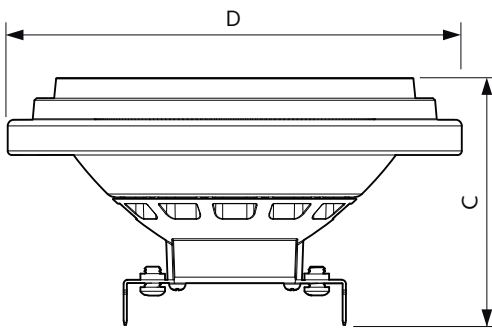

## Dimensional drawing

Product	D	C
MAS LED ExpertColor 15-75W 927 AR111 24D	111 mm	62 mm