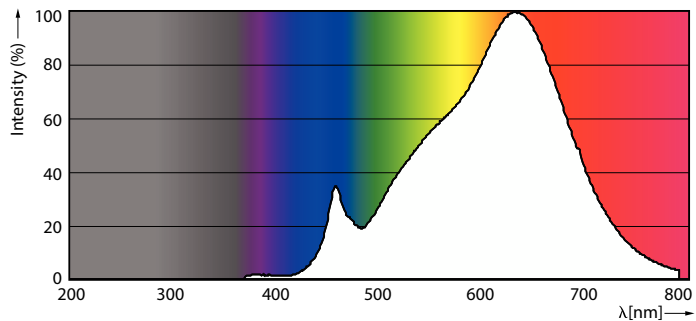

General uniform lighting - MAS LED ExpertColor 15-75W 927 AR111 24D

Spectral Power Distribution Colour - MAS LED ExpertColor 15-75W 927 AR111 24D