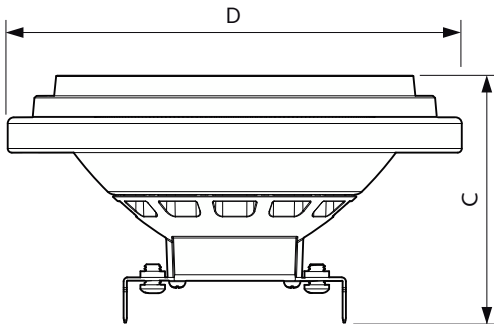

MASTER LED spot LV AR111

Wattage Equivalent	75 W
Starting Time (Nom)	0.5 s
Warm-up time to 60% light	0.5 s
Power Factor (Fraction)	0.7
Voltage (Nom)	ac electronic 12 V

Temperature

T-Case Maximum (Nom)	74 °C

Controls and Dimming

Dimmable	Yes

Mechanical and Housing

Bulb Shape	AR111
Net Weight (Piece)	0.160 kg

Approval and Application

Suitable For Accent Lighting	Yes
Energy Consumption kWh/1000 h	17 kWh

EU RoHS compliant	Yes
Ambient temperature range	-20 to +45 °C

Application Conditions

Wireless Technology	Not applicable

Product Data

Order product name	MAS LED ExpertColor 15-75W 927 AR111 24D
Full product name	MAS LED ExpertColor 15-75W 927 AR111 24D
Full product code	871869969091500
Order code	929002239008
Material Nr. (12NC)	929002239008
Numerator - Quantity Per Pack	1
EAN/UPC - Product/Case	8718699690915
Numerator - Packs per outer box	6
EAN/UPC - Case	8718699690922

Dimensional drawing

Product	D	C
MAS LED ExpertColor 15-75W 927 AR111 24D	111 mm	62 mm

Photometric data