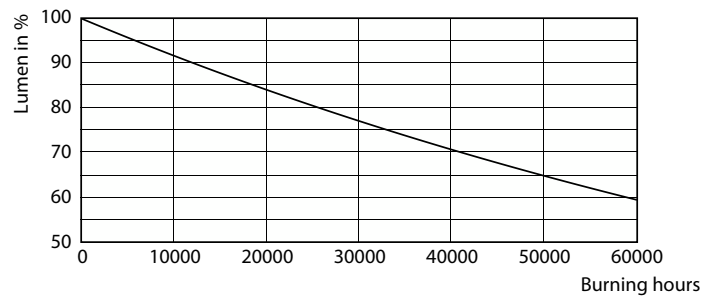

Lumen Maintenance Diagram - MAS LED ExpertColor 15-75W 927 AR111 24D