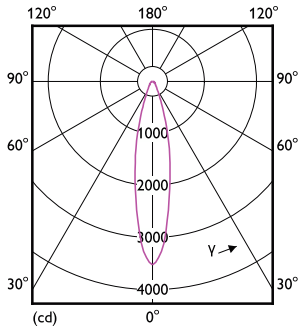

MASTER LED spot LV AR111

Photometric data

Light Distribution Diagram - MAS LED ExpertColor 15-75W 927 AR111 24D