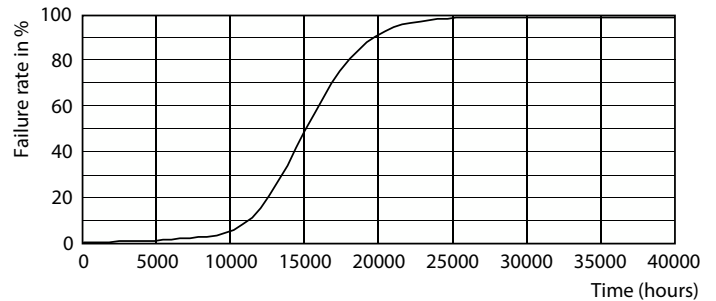

Classic filament LED bulbs

Photometric data

General uniform lighting - LED classic 5.5W ST64 E27GOLD SP D 1PF/6

Lifetime

Lumen Maintenance Diagram - LED classic 5.5W ST64 E27GOLD SP D 1PF/6

CLA LED GOLD