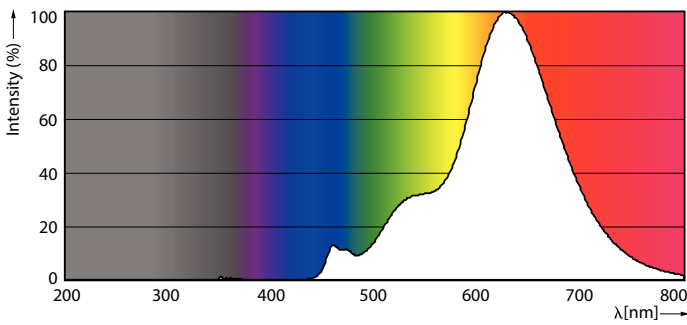

### Product data

General Information	
Cap-Base	E27
Nominal lifetime	15,000 hour(s)
Switching Cycle	20,000
Lighting Technology	LEDbulb
Warranty period	1 years

Light Technical	
Color Code	820 [CCT of 2000K]
Beam Angle (Nom)	330 degree(s)
Luminous Flux	250 lm
Color Designation	Flame
Correlated Color Temperature (Nom)	2000 K
Luminous Efficacy (rated) (Nom)	45.00 lm/W
Color Consistency	<6
Color rendering index (CRI)	80
LLMF At End Of Nominal Lifetime (Nom)	70 %

### Photometric data

Spectral Power Distribution Colour - LED classic 5.5W ST64 E27GOLD SP D 1PF/6

Light Distribution Diagram - LED classic 5.5W ST64 E27GOLD SP D 1PF/6