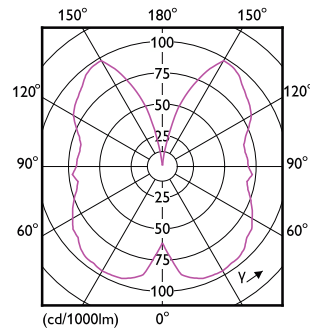

### Dimensional drawing

Product	D	C
LED classic 5.5W ST64 E27GOLD SP D 1PF/6	64 mm	140 mm

### Photometric data

Spectral Power Distribution Colour - LED classic 5.5W ST64 E27GOLD SP D 1PF/6

Light Distribution Diagram - LED classic 5.5W ST64 E27GOLD SP D 1PF/6