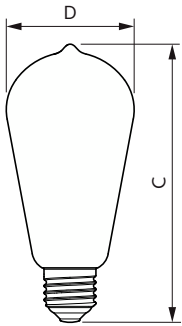

Classic filament LED bulbs

Mechanical and Housing

Bulb Finish	Transparent amber
Bulb Shape	ST64
Net Weight (Piece)	0.048 kg

Approval and Application

EU RoHS compliant	Yes
Ambient temperature range	-20 to +45 °C

Application Conditions

Wireless Technology	Not applicable

Product Data

Order product name	LED classic 5.5W ST64 E27GOLD SP D 1PF/6
Full product name	LED classic 5.5W ST64 E27GOLD SP D 1PF/6
Full product code	871951434645100
Order code	929002223944
Material Nr. (12NC)	929002223944
Numerator - Quantity Per Pack	1
EAN/UPC - Product/Case	8719514346451
Numerator - Packs per outer box	6
EAN/UPC - Case	8719514346468

Dimensional drawing

Product	D	C
LED classic 5.5W ST64 E27GOLD SP D 1PF/6	64 mm	140 mm