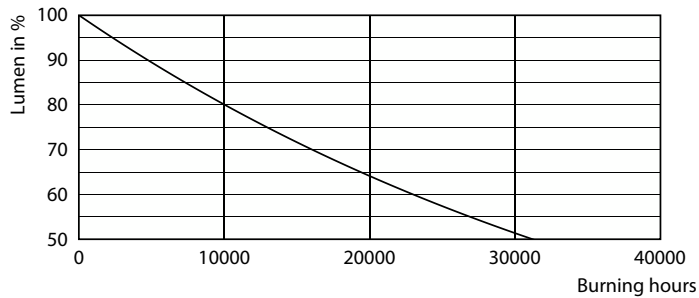

Classic filament LED bulbs

Photometric data

General uniform lighting - LED classic 5.5W ST64 E27GOLD SP D 1PF/6

Lifetime

Lumen Maintenance Diagram - LED classic 5.5W ST64 E27GOLD SP D 1PF/6

CLA LED GOLD