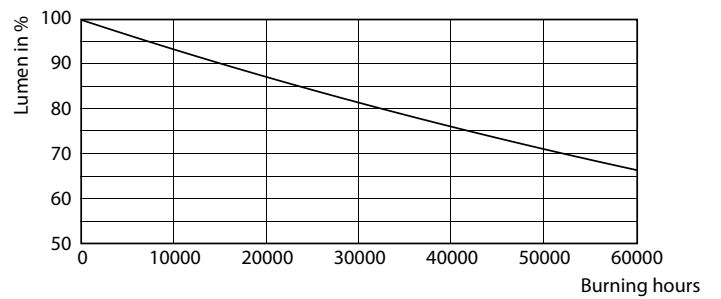

Lumen Maintenance Diagram - MAS LEDtube VLE 1200mm HO 16W 865 T8 SL