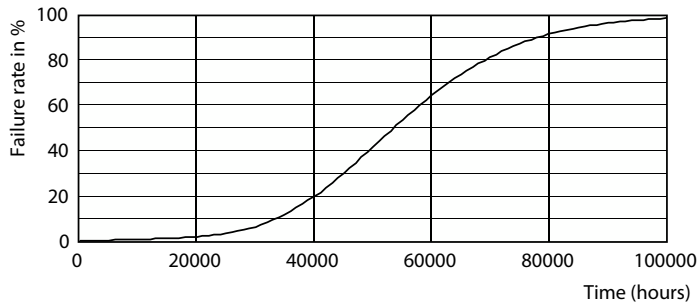

General uniform lighting - MAS LEDtube VLE 1200mm HO 16W 865 T8 SL

Tubo MASTER Value LED EM/Mains T8

Datos fotométricos

Spectral Power Distribution Colour - MAS LEDtube VLE 1200mm HO 16W 865 T8 SL

Lifetime