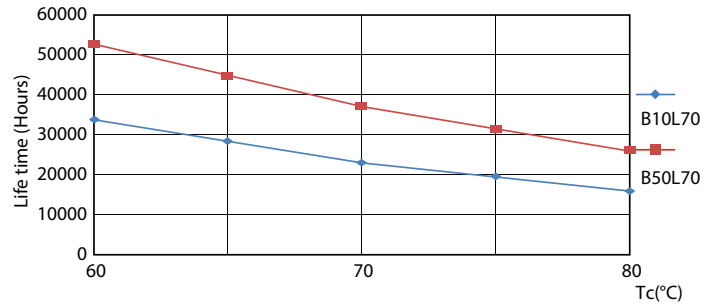

LifetimeVsTc