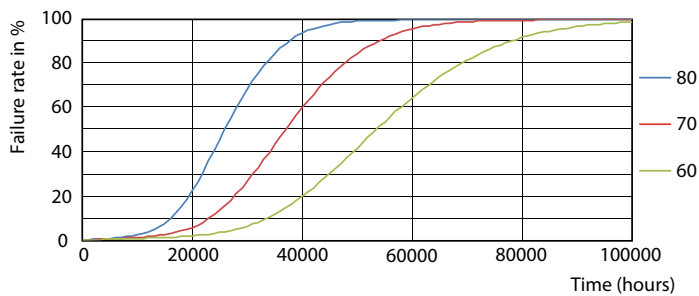

FailureRate