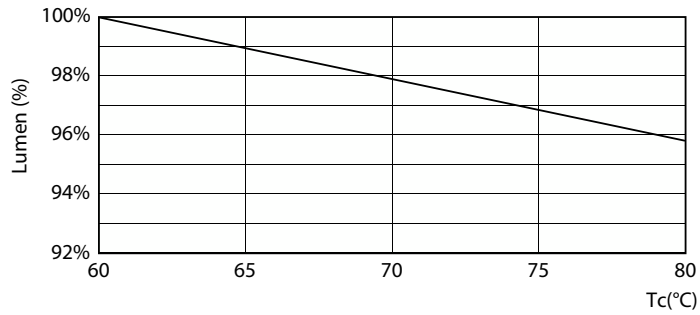

Life Expectancy Diagram

LifetimeVsTc

FailureRate

Lumen Maintenance Diagram - MAS LEDtube VLE 1200mm HO 16W 865 T8 SL

Tube MASTER Value LED EM/Mains T8

Lifetime

Lumen Maintenance Diagram - MAS LEDtube VLE 1200mm HO 16W 865 T8
SL