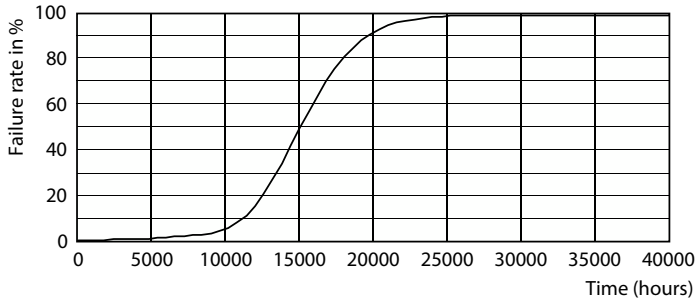

CorePro LED spot MV

Fotometrik bilgi

Accent Lighting Spots - CorePro LEDspot 4-50W GU10 830 36D DIM

Kullanım Ömrü

Life Expectancy Diagram