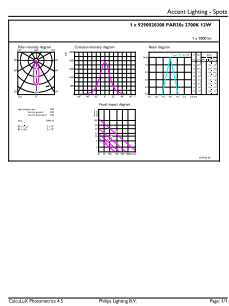

Photometric data

Accent Lighting Spots - MAS LEDspot D 12-100W E27 927 PAR30S 25D