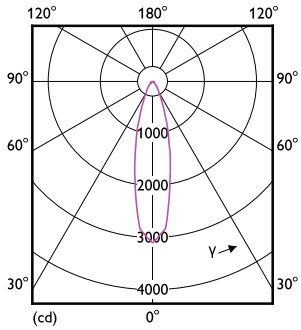

MASTER LED spot PAR

Photometric data

Light Distribution Diagram - MAS LEDspot D 12-100W E27 927 PAR30S 25D