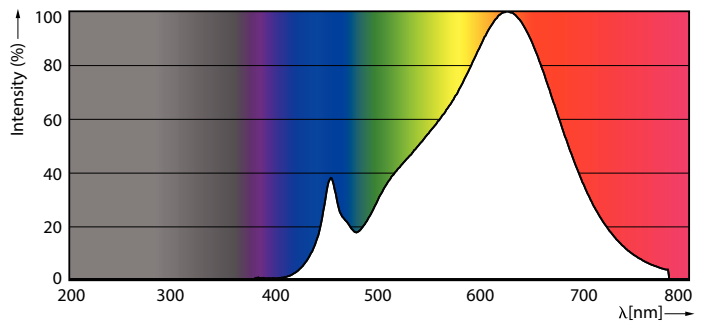

Photometric data

Spectral Power Distribution Colour - MAS LEDspot D 12-100W E27 927 PAR30S 25D