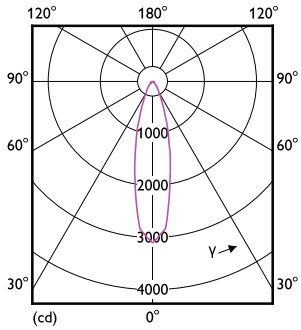

Product data

General Information		LLMF At End Of Nominal Lifetime (Nom) 70 %	
Cap-Base	E27		
Nominal lifetime	25,000 hour(s)		
Switching Cycle	50,000		
Lighting Technology	LEDspot		
Light Technical		Operating and Electrical	
Color Code	927 [CCT of 2700K]	Input Frequency	50 to 60 Hz
Beam Angle (Nom)	25 degree(s)	Power Consumption	12 W
Luminous Flux	1,000 lm	Lamp Current (Nom)	62 mA
Luminous Intensity (Nom)	3,000 cd	Wattage Equivalent	100 W
Color Designation	Warm White (WW)	Starting Time (Nom)	0.5 s
Correlated Color Temperature (Nom)	2700 K	Warm-up time to 60% light	0.5 s
Luminous Efficacy (rated) (Nom)	83 lm/W	Power Factor (Fraction)	0.9
Color Consistency	<6	Voltage (Nom)	220-240 V
Color rendering index (CRI)	90		
		Temperature	
		T-Case Maximum (Nom)	85 °C

Dimensional drawing

Product	D	C
MAS LEDspot D 12-100W E27 927 PAR30S 25D	92 mm	84 mm

Photometric data

Accent Lighting Spots - MAS LEDspot D 12-100W E27 927 PAR30S 25D

Spectral Power Distribution Colour - MAS LEDspot D 12-100W E27 927 PAR30S 25D

MASTER LED spot PAR

Photometric data

Light Distribution Diagram - MAS LEDspot D 12-100W E27 927 PAR30S 25D

Lifetime

Life Expectancy Diagram

Lumen Maintenance Diagram - MAS LEDspot D 12-100W E27 927 PAR30S 25D