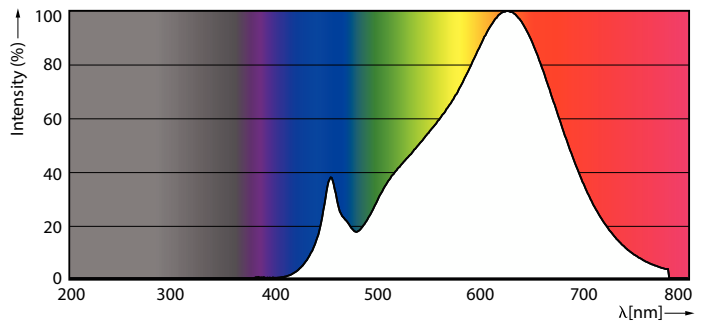

Product data

General Information		LLMF At End Of Nominal Lifetime (Nom) 70 %	
Cap-Base	E27		
Nominal lifetime	25,000 hour(s)		
Switching Cycle	50,000		
Lighting Technology	LEDspot		
Light Technical		Operating and Electrical	
Color Code	927 [CCT of 2700K]	Input Frequency	50 to 60 Hz
Beam Angle (Nom)	25 degree(s)	Power Consumption	12 W
Luminous Flux	1,000 lm	Lamp Current (Nom)	62 mA
Luminous Intensity (Nom)	3,000 cd	Wattage Equivalent	100 W
Color Designation	Warm White (WW)	Starting Time (Nom)	0.5 s
Correlated Color Temperature (Nom)	2700 K	Warm-up time to 60% light	0.5 s
Luminous Efficacy (rated) (Nom)	83 lm/W	Power Factor (Fraction)	0.9
Color Consistency	<6	Voltage (Nom)	220-240 V
Color rendering index (CRI)	90		
		Temperature	
		T-Case Maximum (Nom)	85 °C

Dimensional drawing

Product	D	C
MAS LEDspot D 12-100W E27 927 PAR30S 25D	92 mm	84 mm

Photometric data

Accent Lighting Spots - MAS LEDspot D 12-100W E27 927 PAR30S 25D

Spectral Power Distribution Colour - MAS LEDspot D 12-100W E27 927 PAR30S 25D