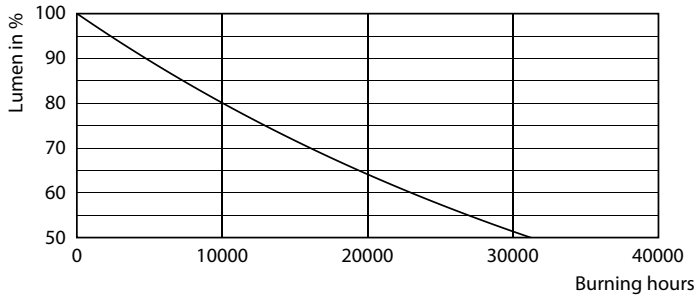

Kullanım Ömrü

Lumen Maintenance Diagram - CorePro LEDCandleND6.5-60W B35 E14827FRG