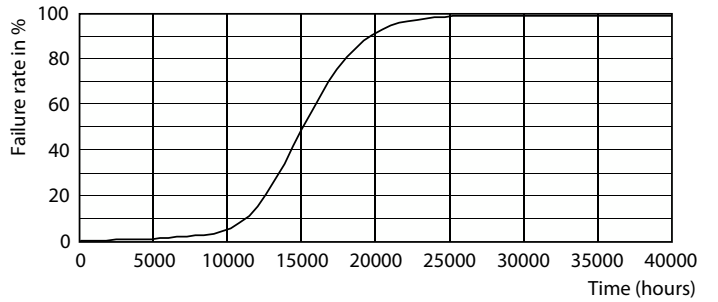

Life Expectancy Diagram