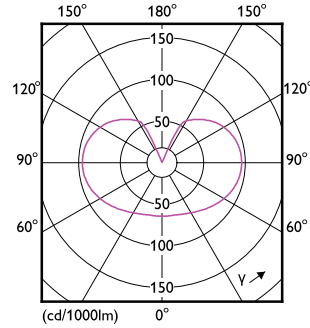

Light Distribution Diagram - LED classic 100W A60 CW FR ND 1CT/10