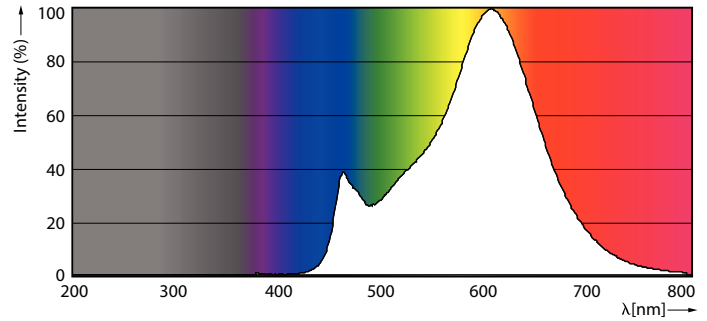

Product data

General Information		Color rendering index (CRI)	
Cap-Base	E27		80
Nominal lifetime	15,000 hour(s)	LLMF At End Of Nominal Lifetime (Nom)	70 %
Switching Cycle	20,000	Photobiological safety according to EN 62471	RG1
Rated Lifetime (Hours)	15,000 hour(s)	Operating and Electrical	
Lighting Technology	LEDbulb	Line Frequency	50 to 60 Hz
Flux measurement reference	Sphere	Input Frequency	50 to 60 Hz
Warranty period	2 years	Power Consumption	8.5 W
Light Technical		Lamp Current (Nom)	70 mA
Color Code	827 [CCT of 2700K]	Wattage Equivalent	75 W
Beam Angle (Nom)	300 degree(s)	Starting Time (Nom)	0.5 s
Luminous Flux	1,055 lm	Warm-up time to 60% light	0.5 s
Color Designation	Warm White (WW)	Power Factor (Fraction)	0.52
Correlated Color Temperature (Nom)	2700 K	Voltage (Nom)	220-240 V
Luminous Efficacy (rated) (Nom)	124.00 lm/W		
Color Consistency	<6		

Classic filament LED bulbs

Temperature	
T-Case Maximum (Nom)	50 °C
Controls and Dimming	
Dimmable	No
Mechanical and Housing	
Bulb Finish	Frosted
Bulb Material	Glass
Overall length	104 mm
Overall width	60 mm
Overall height	104 mm
Dimensions (Height x Width x Depth)	104 x 60 x 104 mm
Bulb Shape	A60
Net Weight (Piece)	0.040 kg
Approval and Application	
Energy Efficiency Class	E
Energy Consumption kWh/1000 h	9 kWh
EPREL Registration Number	387425
EU RoHS compliant	Yes
EyeComfort	Yes
LED Innovations	EyeComfort

Dimensional drawing

Product	D	C
LED classic 75W E27 WW A60 FR ND 1CT10	60 mm	104 mm

Classic filament LED bulbs

Photometric data

General uniform lighting - LED classic 75W E27 WW A60 FR ND 1CT10

Spectral Power Distribution Colour - LED classic 75W E27 WW A60 FR ND 1CT10