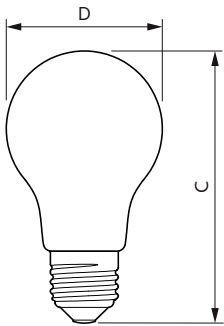

Product data

General Information		Color rendering index (CRI)	
Cap-Base	E27		80
Nominal lifetime	15,000 hour(s)	LLMF At End Of Nominal Lifetime (Nom)	70 %
Switching Cycle	20,000	Photobiological safety according to EN 62471	RG1
Rated Lifetime (Hours)	15,000 hour(s)	Operating and Electrical	
Lighting Technology	LEDbulb	Line Frequency	50 to 60 Hz
Flux measurement reference	Sphere	Input Frequency	50 to 60 Hz
Warranty period	2 years	Power Consumption	8.5 W
Light Technical		Lamp Current (Nom)	70 mA
Color Code	827 [CCT of 2700K]	Wattage Equivalent	75 W
Beam Angle (Nom)	300 degree(s)	Starting Time (Nom)	0.5 s
Luminous Flux	1,055 lm	Warm-up time to 60% light	0.5 s
Color Designation	Warm White (WW)	Power Factor (Fraction)	0.52
Correlated Color Temperature (Nom)	2700 K	Voltage (Nom)	220-240 V
Luminous Efficacy (rated) (Nom)	124.00 lm/W		
Color Consistency	<6		

Classic filament LED bulbs

Temperature	
T-Case Maximum (Nom)	50 °C
Controls and Dimming	
Dimmable	No
Mechanical and Housing	
Bulb Finish	Frosted
Bulb Material	Glass
Overall length	104 mm
Overall width	60 mm
Overall height	104 mm
Dimensions (Height x Width x Depth)	104 x 60 x 104 mm
Bulb Shape	A60
Net Weight (Piece)	0.040 kg
Approval and Application	
Energy Efficiency Class	E
Energy Consumption kWh/1000 h	9 kWh
EPREL Registration Number	387425
EU RoHS compliant	Yes
EyeComfort	Yes
LED Innovations	EyeComfort

Dimensional drawing

Product	D	C
LED classic 75W E27 WW A60 FR ND 1CT10	60 mm	104 mm

Classic filament LED bulbs

Photometric data

General uniform lighting - LED classic 75W E27 WW A60 FR ND 1CT10

Spectral Power Distribution Colour - LED classic 75W E27 WW A60 FR ND 1CT10