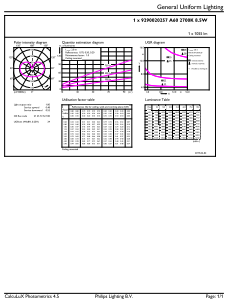

Classic filament LED bulbs

Temperature	
T-Case Maximum (Nom)	50 °C
Controls and Dimming	
Dimmable	No
Mechanical and Housing	
Bulb Finish	Frosted
Bulb Material	Glass
Overall length	104 mm
Overall width	60 mm
Overall height	104 mm
Dimensions (Height x Width x Depth)	104 x 60 x 104 mm
Bulb Shape	A60
Net Weight (Piece)	0.040 kg
Approval and Application	
Energy Efficiency Class	E
Energy Consumption kWh/1000 h	9 kWh
EPREL Registration Number	387425
EU RoHS compliant	Yes
EyeComfort	Yes
LED Innovations	EyeComfort

Flickering value (PstLM) - Flickering value as per EN 61000-3-3	1
Stroboscopic effect visibility measure (SVM)	0.4
Ambient temperature range	-20 to +45 °C
Application Conditions	
can it be used in closed luminaires	No
Wireless Technology	Not applicable
Product Data	
Order product name	LED classic 75W E27 WW A60 FR ND 1CT10
Full product name	LED classic 75W E27 WW A60 FR ND 1CT10
Full product code	871869670555100
Order code	929002025731
Material Nr. (12NC)	929002025731
Numerator - Quantity Per Pack	1
EAN/UPC - Product/Case	8718696705551
Numerator - Packs per outer box	10
EAN/UPC - Case	8718696705568

Dimensional drawing

Product	D	C
LED classic 75W E27 WW A60 FR ND 1CT10	60 mm	104 mm

Classic filament LED bulbs

Photometric data

General uniform lighting - LED classic 75W E27 WW A60 FR ND 1CT10

Spectral Power Distribution Colour - LED classic 75W E27 WW A60 FR ND 1CT10