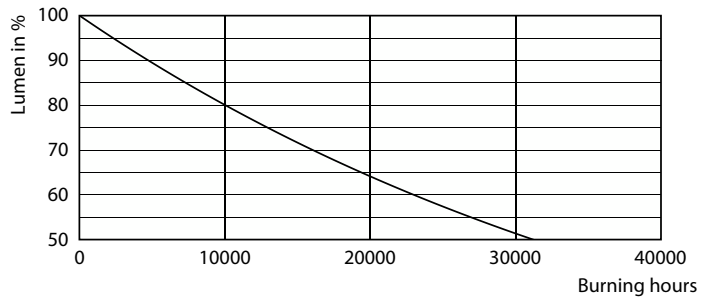

Lumen Maintenance Diagram - LED classic 75W E27 WW A60 FR ND 1CT10