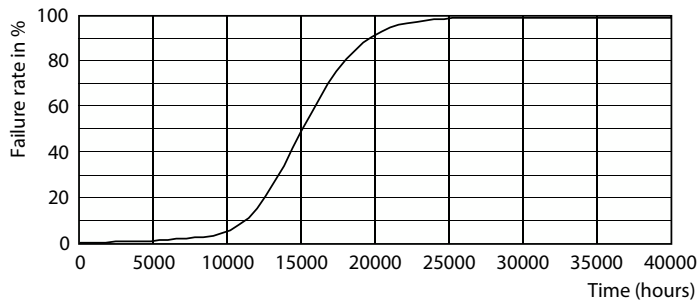

Lifetime

Life Expectancy Diagram