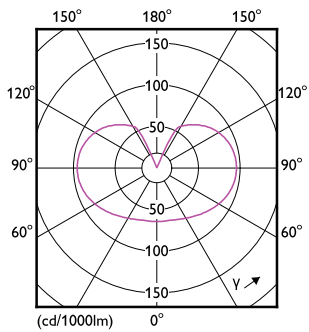

Product data

General Information		Color rendering index (CRI)	
Cap-Base	E27		80
Nominal lifetime	15,000 hour(s)	LLMF At End Of Nominal Lifetime (Nom)	70 %
Switching Cycle	20,000	Photobiological safety according to EN 62471	RG1
Rated Lifetime (Hours)	15,000 hour(s)	Operating and Electrical	
Lighting Technology	LEDbulb	Line Frequency	50 to 60 Hz
Flux measurement reference	Sphere	Input Frequency	50 to 60 Hz
Warranty period	2 years	Power Consumption	8.5 W
Light Technical		Lamp Current (Nom)	70 mA
Color Code	827 [CCT of 2700K]	Wattage Equivalent	75 W
Beam Angle (Nom)	300 degree(s)	Starting Time (Nom)	0.5 s
Luminous Flux	1,055 lm	Warm-up time to 60% light	0.5 s
Color Designation	Warm White (WW)	Power Factor (Fraction)	0.52
Correlated Color Temperature (Nom)	2700 K	Voltage (Nom)	220-240 V
Luminous Efficacy (rated) (Nom)	124.00 lm/W		
Color Consistency	<6		

Classic filament LED bulbs

Temperature	
T-Case Maximum (Nom)	50 °C
Controls and Dimming	
Dimmable	No
Mechanical and Housing	
Bulb Finish	Frosted
Bulb Material	Glass
Overall length	104 mm
Overall width	60 mm
Overall height	104 mm
Dimensions (Height x Width x Depth)	104 x 60 x 104 mm
Bulb Shape	A60
Net Weight (Piece)	0.040 kg
Approval and Application	
Energy Efficiency Class	E
Energy Consumption kWh/1000 h	9 kWh
EPREL Registration Number	387425
EU RoHS compliant	Yes
EyeComfort	Yes
LED Innovations	EyeComfort

Dimensional drawing

Product	D	C
LED classic 75W E27 WW A60 FR ND 1CT10	60 mm	104 mm

Classic filament LED bulbs

Photometric data

General uniform lighting - LED classic 75W E27 WW A60 FR ND 1CT10

Spectral Power Distribution Colour - LED classic 75W E27 WW A60 FR ND 1CT10

Light Distribution Diagram - LED classic 75W E27 WW A60 FR ND 1CT10

Lifetime

Life Expectancy Diagram

Lumen Maintenance Diagram - LED classic 75W E27 WW A60 FR ND 1CT10

Classic filament LED bulbs