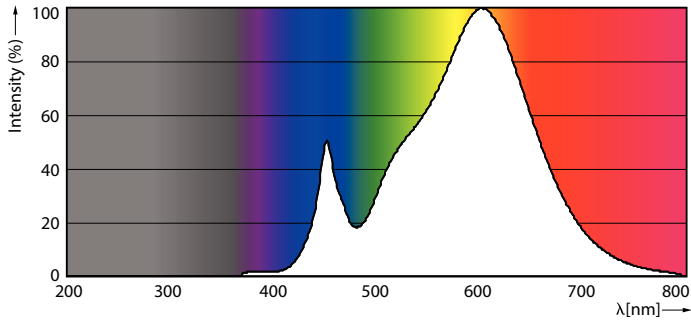

CorePro LED linear MV

Fotometrische gegevens

Spectral Power Distribution Colour - CoreProLED linearD 17.5-150W R7S 118 830