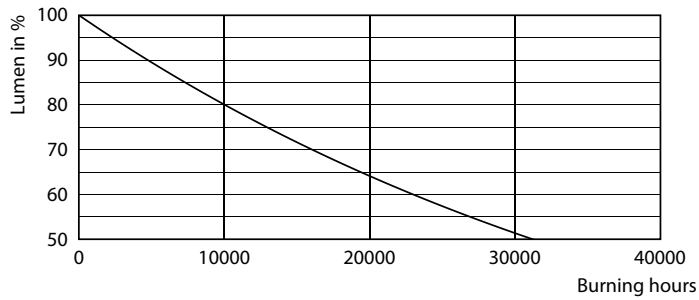

Levensduur

Lumen Maintenance Diagram - CoreProLED linearD 17.5-150W R7S 118 830