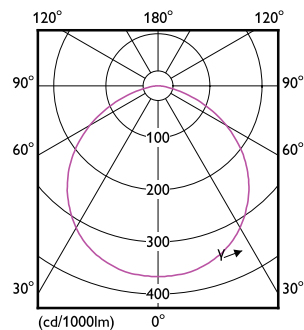

Light Distribution Diagram - CoreProLED linearD 17.5-150W R7S 118 830