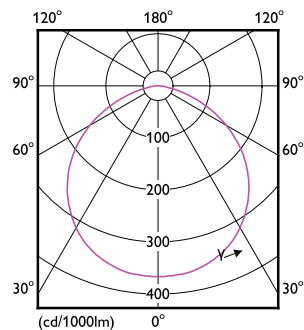

Light Distribution Diagram - CoreProLED linearD 17.5-150W R7S 118 830