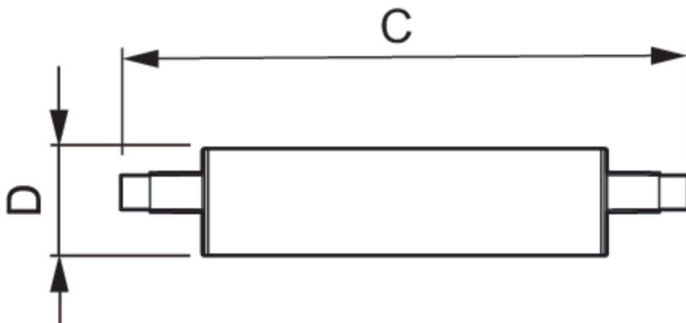

CorePro LED linear MV

Hőmérséklet

A foglalat hőmérséklete, maximum (névleges) 102 °C

Vezérlők és fényerő-szabályozás

Szabályozható Csak egyes fényerő-szabályozókkal

Mechanika és tokozás

Fényforrás kialakítása Átlátszó

Fényforrás anyaga Műanyag

Fényforrásbúra formája R7S

Nettó tömeg (darab) 0,095 kg

Tanúsítvány és alkalmazási területek

Energiatakarékosági osztály D

Megfelel kiemelő világításhoz Nem

Energiafogyasztás kWh/1000 óra 18 kWh

EPREL-regisztrációs szám 397597

CE jelölés Igen

Megfelel az EU RoHS irányelvnek Igen

EyeComfort Igen

Villogás (PstLM) 1

Stroboszkóp hatás (SVM) 0,4

Környezeti hőmérséklet-tartomány -20 és 45 °C között

Alkalmazási feltételek

használható zárt lámpatestekben? No

Vezeték nélküli technológia Nem alkalmazható

Termékadatok

A termék megrendelési neve CoreProLED linearD 17.5-150W R7S 118 830

Teljes terméknév CoreProLED linearD 17.5-150W R7S 118 830

Full EOC 871869964673800

Rendelési kód 64673800

Cikkszám (12NC) 929002016602

Számláló – mennyiség csomagonként 1

EAN/UPC – termék/csomagolás 8718699646738

Számláló – csomag külső dobozonként 10

EAN/UPC – gyűjtőcsomagolás 8718699646745

Méretezett rajza

Product	D	C
CoreProLED linearD 17.5-150W R7S 118 830	42 mm	118 mm

Fotometriai adatok