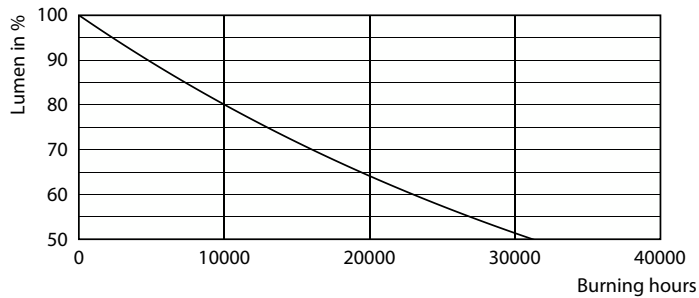

Élettartam

Lumen Maintenance Diagram - CoreProLED linearD 17.5-150W R7S 118 830