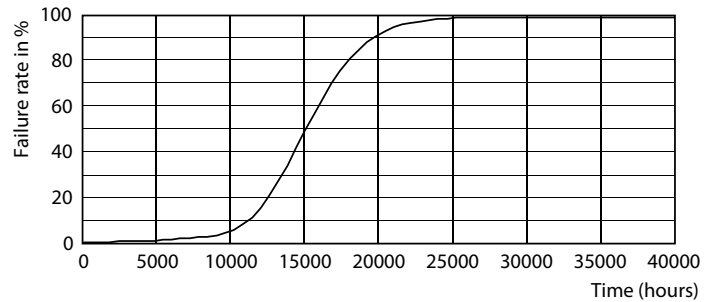

CorePro LED linear MV

Fotometriai adatok

Spectral Power Distribution Colour - CoreProLED linearD 17.5-150W R7S 118 830

Élettartam

Lumen Maintenance Diagram - CoreProLED linearD 17.5-150W R7S 118 830

LEDspot R7S 230V