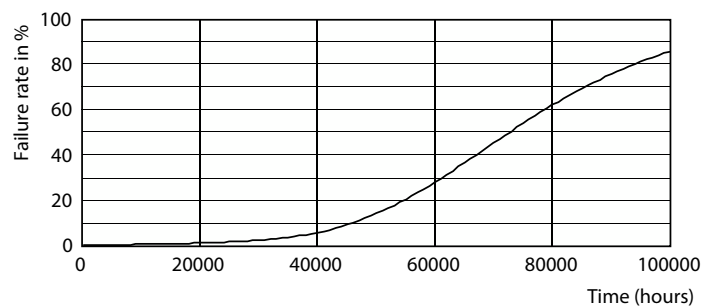

Spectral Power Distribution Colour - 15.5T8/MAS/48-840/IF25/P/DIM 25/1

Light Distribution Diagram - 15.5T8/MAS/48-840/IF25/P/DIM 25/1

Lifetime

Lumen Maintenance Diagram - 15.5T8/MAS/48-840/IF25/P/DIM 25/1