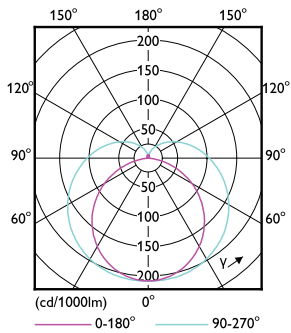

Plano de dimensiones

Product	D1	D2	A1	A2	A3
15.5T8/MAS/48-840/IF25/P/DIM 25/1	25.7 mm	28 mm	1,198.1 mm	1,205.2 mm	1,212.3 mm

MasterClass InstantFit (UL Type-A) T8

Datos fotométricos

General uniform lighting - 15.5T8/MAS/48-840/IF25/P/DIM 25/1

Spectral Power Distribution Colour - 15.5T8/MAS/48-840/IF25/P/DIM 25/1

Light Distribution Diagram - 15.5T8/MAS/48-840/IF25/P/DIM 25/1

Lifetime

Lumen Maintenance Diagram - 15.5T8/MAS/48-840/IF25/P/DIM 25/1