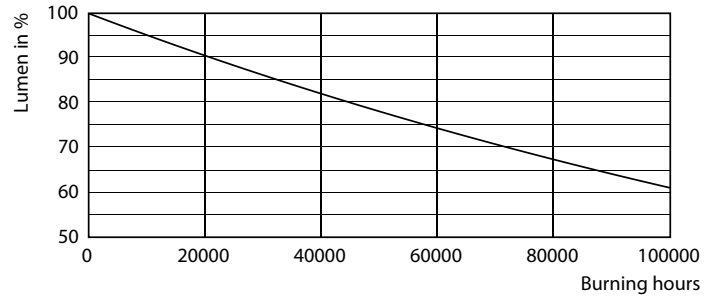

MasterClass InstantFit (UL Type-A) T8

Lifetime