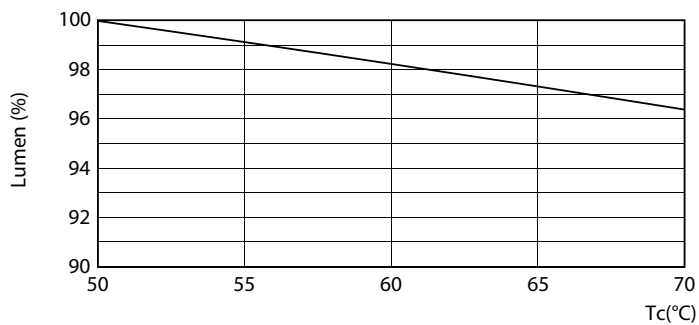

Lifetime

Lumen Maintenance Diagram - 15.5T8/MAS/48-840/IF25/P/DIM 25/1