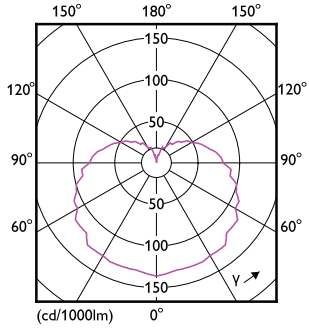

Specialty Lamps

Photometric data

Light Distribution Diagram - 8A19/LED/BLUE/P/ND 120V 4/1FB