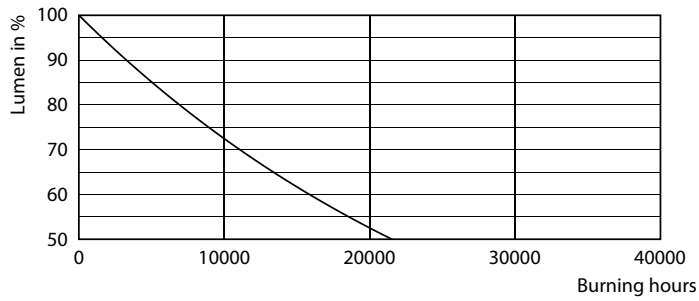

Lifetime

Lumen Maintenance Diagram - 8A19/LED/BLUE/P/ND 120V 4/1FB