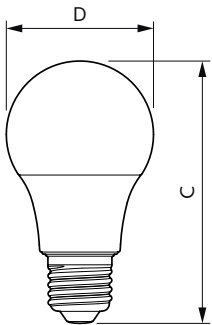

Temperature	
T-Case Maximum (Nom)	80 °C

Controls and Dimming	
Dimmable	No

Mechanical and Housing	
Bulb Finish	Frosted
Bulb Material	Plastic
Overall length	107 mm
Overall width	60 mm
Overall height	107 mm

Specialty Lamps

Dimensions (Height x Width x Depth)	107 x 60 x 107 mm
Bulb Shape	A19
Net Weight (Piece)	0.060 kg

Approval and Application

EU RoHS compliant	Yes
EyeComfort	Yes
LED Innovations	EyeComfort
Ambient temperature range	-20 to +45 °C

Application Conditions

Wireless Technology	Not applicable
---------------------	----------------

Product Data

Order product name	8W (60W) E26 Blue Bulb
Full product name	8W (60W) E26 Blue Bulb
Order code	929001998005
Material Nr. (12NC)	929001998005
Numerator - Quantity Per Pack	1
EAN/UPC - Product/Case	046677463243
Numerator - Packs per outer box	4
EAN/UPC - Case	50046677463248

Dimensional drawing

Product	D	C
8W (60W) E26 Blue Bulb	60 mm	107 mm

Photometric data

© 2020 Philips Lighting B.V. Page 11 of 11

Spectral Power Distribution Colour - 8A19/LED/BLUE/P/ND 120V 4/1FB

General uniform lighting - 8A19/LED/BLUE/P/ND 120V 4/1FB