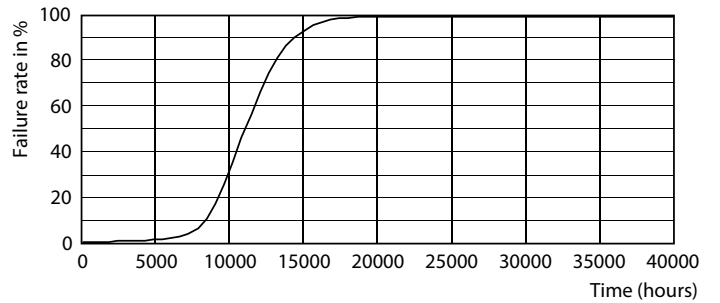

Product data

General Information	
Cap-Base	E26
Nominal lifetime	10,950 hour(s)
Switching Cycle	20,000
Rated Lifetime (Hours)	10,950 hour(s)
Lighting Technology	LEDbulb

Light Technical	
Beam Angle (Nom)	120 degree(s)
Color Consistency	-
Color rendering index (CRI)	-
LLMF At End Of Nominal Lifetime (Nom)	70 %

Dimensional drawing

Product	D	C
8W (60W) E26 Blue Bulb	60 mm	107 mm

Photometric data

© 2020 Philips Lighting B.V. Page 11 of 11

Spectral Power Distribution Colour - 8A19/LED/BLUE/P/ND 120V 4/1FB

General uniform lighting - 8A19/LED/BLUE/P/ND 120V 4/1FB

Specialty Lamps

Photometric data

Light Distribution Diagram - 8A19/LED/BLUE/P/ND 120V 4/1FB

Lifetime

Lumen Maintenance Diagram - 8A19/LED/BLUE/P/ND 120V 4/1FB

Life Expectancy Diagram