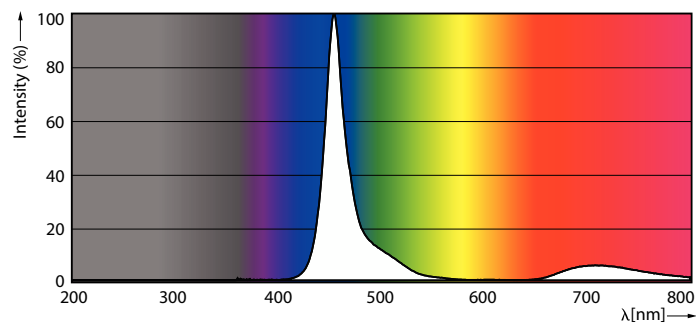

Product data

General Information	
Cap-Base	E26
Nominal lifetime	10,950 hour(s)
Switching Cycle	20,000
Rated Lifetime (Hours)	10,950 hour(s)
Lighting Technology	LEDbulb

Light Technical	
Beam Angle (Nom)	120 degree(s)
Color Consistency	-
Color rendering index (CRI)	-
LLMF At End Of Nominal Lifetime (Nom)	70 %

Specialty Lamps

Dimensions (Height x Width x Depth)	107 x 60 x 107 mm
Bulb Shape	A19
Net Weight (Piece)	0.060 kg

Approval and Application

EU RoHS compliant	Yes
EyeComfort	Yes
LED Innovations	EyeComfort
Ambient temperature range	-20 to +45 °C

Application Conditions

Wireless Technology	Not applicable
---------------------	----------------

Product Data

Order product name	8W (60W) E26 Blue Bulb
Full product name	8W (60W) E26 Blue Bulb
Order code	929001998005
Material Nr. (12NC)	929001998005
Numerator - Quantity Per Pack	1
EAN/UPC - Product/Case	046677463243
Numerator - Packs per outer box	4
EAN/UPC - Case	50046677463248

Dimensional drawing

Product	D	C
8W (60W) E26 Blue Bulb	60 mm	107 mm

Photometric data

© 2020 Philips Lighting B.V. Page 11 of 11

Spectral Power Distribution Colour - 8A19/LED/BLUE/P/ND 120V 4/1FB

General uniform lighting - 8A19/LED/BLUE/P/ND 120V 4/1FB