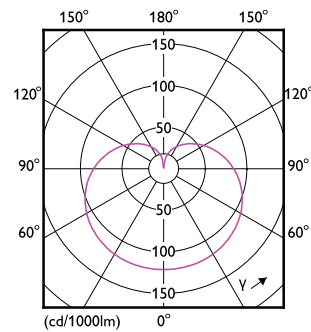

Product data

General Information		Wattage Equivalent	
Cap-Base	E26		40 W
Nominal lifetime	10,950 hour(s)	Starting Time (Nom)	0.5 s
Switching Cycle	20,000	Warm-up time to 60% light	0.5 s
Rated Lifetime (Hours)	10,950 hour(s)	Power Factor (Fraction)	0.5
Lighting Technology	LEDbulb	Voltage (Nom)	120 V
Light Technical		Temperature	
Beam Angle (Nom)	160 degree(s)	T-Case Maximum (Nom)	80 °C
Color Consistency	-	Controls and Dimming	
Color rendering index (CRI)	-	Dimmable	No
LLMF At End Of Nominal Lifetime (Nom)	70 %	Mechanical and Housing	
Operating and Electrical		Bulb Finish	Frosted
Line Frequency	60 Hz	Bulb Material	Plastic
Input Frequency	60 Hz	Overall length	107 mm
Power Consumption	8 W	Overall width	60 mm
Lamp Current (Nom)	115 mA	Overall height	107 mm

Specialty Lamps

Dimensions (Height x Width x Depth)	107 x 60 x 107 mm
Bulb Shape	A19
Net Weight (Piece)	0.060 kg

Approval and Application

EU RoHS compliant	Yes
EyeComfort	Yes
LED Innovations	EyeComfort
Ambient temperature range	-20 to +45 °C

Application Conditions

Wireless Technology	Not applicable
---------------------	----------------

Product Data

Order product name	8W (60W) E26 Green Bulb
Full product name	8W (60W) E26 Green Bulb
Order code	929001997905
Material Nr. (12NC)	929001997905
Numerator - Quantity Per Pack	1
EAN/UPC - Product/Case	046677463281
Numerator - Packs per outer box	4
EAN/UPC - Case	50046677463286

Dimensional drawing

Product	D	C
8W (60W) E26 Green Bulb	60 mm	107 mm

Photometric data

General uniform lighting - 8A19/LED/GREEN/P/ND 120V 4/1FB

Light Distribution Diagram - 8A19/LED/GREEN/P/ND 120V 4/1FB

Specialty Lamps