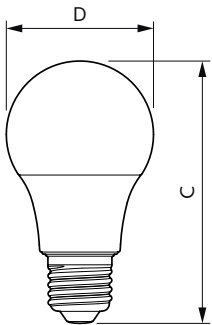

Product data

General Information		Wattage Equivalent	
Cap-Base	E26		40 W
Nominal lifetime	10,950 hour(s)	Starting Time (Nom)	0.5 s
Switching Cycle	20,000	Warm-up time to 60% light	0.5 s
Rated Lifetime (Hours)	10,950 hour(s)	Power Factor (Fraction)	0.5
Lighting Technology	LEDbulb	Voltage (Nom)	120 V
Light Technical		Temperature	
Beam Angle (Nom)	160 degree(s)	T-Case Maximum (Nom)	80 °C
Color Consistency	-	Controls and Dimming	
Color rendering index (CRI)	-	Dimmable	No
LLMF At End Of Nominal Lifetime (Nom)	70 %	Mechanical and Housing	
Operating and Electrical		Bulb Finish	Frosted
Line Frequency	60 Hz	Bulb Material	Plastic
Input Frequency	60 Hz	Overall length	107 mm
Power Consumption	8 W	Overall width	60 mm
Lamp Current (Nom)	115 mA	Overall height	107 mm

Specialty Lamps

Dimensions (Height x Width x Depth)	107 x 60 x 107 mm
Bulb Shape	A19
Net Weight (Piece)	0.060 kg

Approval and Application

EU RoHS compliant	Yes
EyeComfort	Yes
LED Innovations	EyeComfort
Ambient temperature range	-20 to +45 °C

Application Conditions

Wireless Technology	Not applicable
---------------------	----------------

Product Data

Order product name	8W (60W) E26 Green Bulb
Full product name	8W (60W) E26 Green Bulb
Order code	929001997905
Material Nr. (12NC)	929001997905
Numerator - Quantity Per Pack	1
EAN/UPC - Product/Case	046677463281
Numerator - Packs per outer box	4
EAN/UPC - Case	50046677463286

Dimensional drawing

Product	D	C
8W (60W) E26 Green Bulb	60 mm	107 mm

Photometric data

General uniform lighting - 8A19/LED/GREEN/P/ND 120V 4/1FB

Light Distribution Diagram - 8A19/LED/GREEN/P/ND 120V 4/1FB

Specialty Lamps