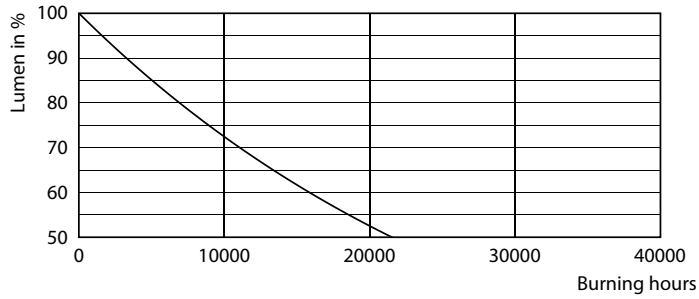

Lifetime

Lumen Maintenance Diagram - 8A19/LED/GREEN/P/ND 120V 4/1FB