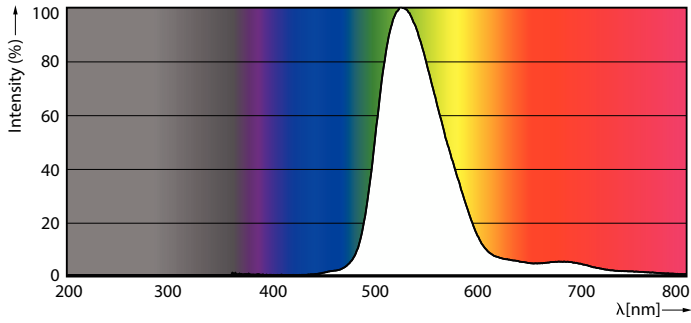

Product data

General Information		Wattage Equivalent	
Cap-Base	E26		40 W
Nominal lifetime	10,950 hour(s)	Starting Time (Nom)	0.5 s
Switching Cycle	20,000	Warm-up time to 60% light	0.5 s
Rated Lifetime (Hours)	10,950 hour(s)	Power Factor (Fraction)	0.5
Lighting Technology	LEDbulb	Voltage (Nom)	120 V
Light Technical		Temperature	
Beam Angle (Nom)	160 degree(s)	T-Case Maximum (Nom)	80 °C
Color Consistency	-	Controls and Dimming	
Color rendering index (CRI)	-	Dimmable	No
LLMF At End Of Nominal Lifetime (Nom)	70 %	Mechanical and Housing	
Operating and Electrical		Bulb Finish	Frosted
Line Frequency	60 Hz	Bulb Material	Plastic
Input Frequency	60 Hz	Overall length	107 mm
Power Consumption	8 W	Overall width	60 mm
Lamp Current (Nom)	115 mA	Overall height	107 mm

Specialty Lamps

Dimensions (Height x Width x Depth)	107 x 60 x 107 mm
Bulb Shape	A19
Net Weight (Piece)	0.060 kg

Approval and Application

EU RoHS compliant	Yes
EyeComfort	Yes
LED Innovations	EyeComfort
Ambient temperature range	-20 to +45 °C

Dimensional drawing

Product	D	C
8W (60W) E26 Green Bulb	60 mm	107 mm

Photometric data

General uniform lighting - 8A19/LED/GREEN/P/ND 120V 4/1FB

Light Distribution Diagram - 8A19/LED/GREEN/P/ND 120V 4/1FB

Specialty Lamps

Photometric data

Spectral Power Distribution Colour - 8A19/LED/GREEN/P/ND 120V 4/1FB

Lifetime

Lumen Maintenance Diagram - 8A19/LED/GREEN/P/ND 120V 4/1FB

Life Expectancy Diagram