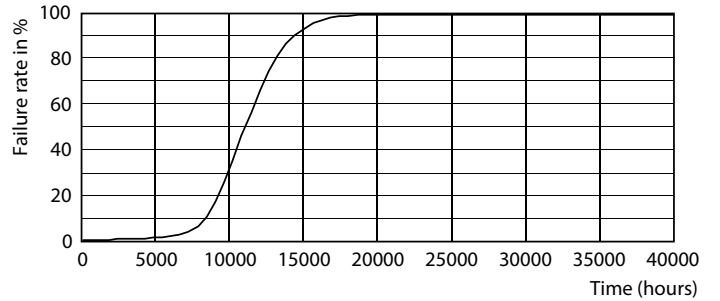

Product data

General Information		Wattage Equivalent	
Cap-Base	E26		40 W
Nominal lifetime	10,950 hour(s)	Starting Time (Nom)	0.5 s
Switching Cycle	20,000	Warm-up time to 60% light	0.5 s
Rated Lifetime (Hours)	10,950 hour(s)	Power Factor (Fraction)	0.5
Lighting Technology	LEDbulb	Voltage (Nom)	120 V
Light Technical		Temperature	
Beam Angle (Nom)	160 degree(s)	T-Case Maximum (Nom)	80 °C
Color Consistency	-	Controls and Dimming	
Color rendering index (CRI)	-	Dimmable	No
LLMF At End Of Nominal Lifetime (Nom)	70 %	Mechanical and Housing	
Operating and Electrical		Bulb Finish	Frosted
Line Frequency	60 Hz	Bulb Material	Plastic
Input Frequency	60 Hz	Overall length	107 mm
Power Consumption	8 W	Overall width	60 mm
Lamp Current (Nom)	115 mA	Overall height	107 mm

Dimensional drawing

Product	D	C
8W (60W) E26 Green Bulb	60 mm	107 mm

Photometric data

General uniform lighting - 8A19/LED/GREEN/P/ND 120V 4/1FB

Light Distribution Diagram - 8A19/LED/GREEN/P/ND 120V 4/1FB

Specialty Lamps

Photometric data

Spectral Power Distribution Colour - 8A19/LED/GREEN/P/ND 120V 4/1FB

Lifetime

Lumen Maintenance Diagram - 8A19/LED/GREEN/P/ND 120V 4/1FB

Life Expectancy Diagram