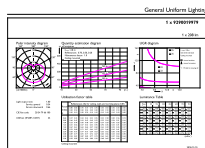

Specialty Lamps

Dimensions (Height x Width x Depth)	107 x 60 x 107 mm
Bulb Shape	A19
Net Weight (Piece)	0.060 kg

Approval and Application

EU RoHS compliant	Yes
EyeComfort	Yes
LED Innovations	EyeComfort
Ambient temperature range	-20 to +45 °C

Application Conditions

Wireless Technology	Not applicable
---------------------	----------------

Product Data

Order product name	8W (60W) E26 Green Bulb
Full product name	8W (60W) E26 Green Bulb
Order code	929001997905
Material Nr. (12NC)	929001997905
Numerator - Quantity Per Pack	1
EAN/UPC - Product/Case	046677463281
Numerator - Packs per outer box	4
EAN/UPC - Case	50046677463286

Dimensional drawing

Product	D	C
8W (60W) E26 Green Bulb	60 mm	107 mm

Photometric data

General uniform lighting - 8A19/LED/GREEN/P/ND 120V 4/1FB

Light Distribution Diagram - 8A19/LED/GREEN/P/ND 120V 4/1FB

Specialty Lamps

Photometric data

Spectral Power Distribution Colour - 8A19/LED/GREEN/P/ND 120V 4/1FB

Lifetime

Lumen Maintenance Diagram - 8A19/LED/GREEN/P/ND 120V 4/1FB

Life Expectancy Diagram