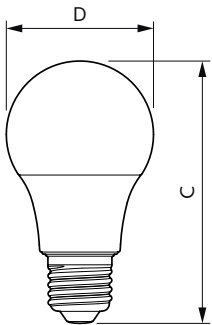

Temperature	
T-Case Maximum (Nom)	80 °C

Controls and Dimming	
Dimmable	No

Mechanical and Housing	
Bulb Finish	Frosted
Bulb Material	Plastic
Overall length	107 mm
Overall width	60 mm
Overall height	107 mm

Specialty Lamps

Dimensions (Height x Width x Depth)	107 x 60 x 107 mm
Bulb Shape	A19
Net Weight (Piece)	0.060 kg

Approval and Application

EU RoHS compliant	Yes
EyeComfort	Yes
LED Innovations	EyeComfort
Ambient temperature range	-20 to +45 °C

Application Conditions

Wireless Technology	Not applicable
---------------------	----------------

Product Data

Order product name	8W (60W) E26 Red Bulb
Full product name	8W (60W) E26 Red Bulb
Order code	929001997805
Material Nr. (12NC)	929001997805
Numerator - Quantity Per Pack	1
EAN/UPC - Product/Case	046677463274
Numerator - Packs per outer box	4
EAN/UPC - Case	50046677463279

Dimensional drawing

Product	D	C
8W (60W) E26 Red Bulb	60 mm	107 mm

Photometric data

Light Distribution Diagram - 8A19/LED/RED/P/ND 120V 4/1FB

General uniform lighting - 8A19/LED/RED/P/ND 120V 4/1FB

Specialty Lamps