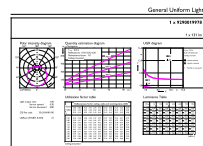

Specialty Lamps

Dimensions (Height x Width x Depth)	107 x 60 x 107 mm
Bulb Shape	A19
Net Weight (Piece)	0.060 kg

Approval and Application

EU RoHS compliant	Yes
EyeComfort	Yes
LED Innovations	EyeComfort
Ambient temperature range	-20 to +45 °C

Application Conditions

Wireless Technology	Not applicable
---------------------	----------------

Product Data

Order product name	8W (60W) E26 Red Bulb
Full product name	8W (60W) E26 Red Bulb
Order code	929001997805
Material Nr. (12NC)	929001997805
Numerator - Quantity Per Pack	1
EAN/UPC - Product/Case	046677463274
Numerator - Packs per outer box	4
EAN/UPC - Case	50046677463279

Dimensional drawing

Product	D	C
8W (60W) E26 Red Bulb	60 mm	107 mm

Photometric data

Light Distribution Diagram - 8A19/LED/RED/P/ND 120V 4/1FB

General uniform lighting - 8A19/LED/RED/P/ND 120V 4/1FB

Specialty Lamps