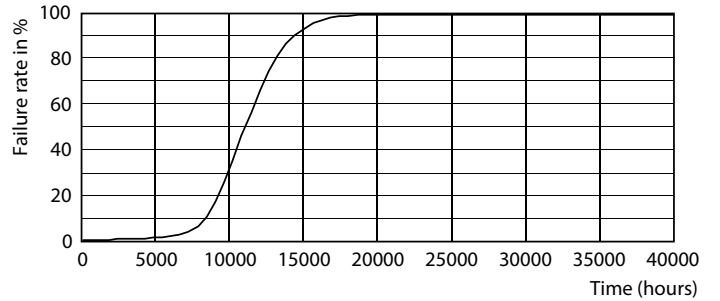

Product data

General Information	
Cap-Base	E26
Nominal lifetime	10,950 hour(s)
Switching Cycle	20,000
Rated Lifetime (Hours)	10,950 hour(s)
Lighting Technology	LEDbulb

Light Technical	
Beam Angle (Nom)	120 degree(s)
Color Consistency	-
Color rendering index (CRI)	-
LLMF At End Of Nominal Lifetime (Nom)	70 %

Photometric data

Spectral Power Distribution Colour - 8A19/LED/RED/P/ND 120V 4/1FB

Lifetime

Lumen Maintenance Diagram - 8A19/LED/RED/P/ND 120V 4/1FB

Life Expectancy Diagram