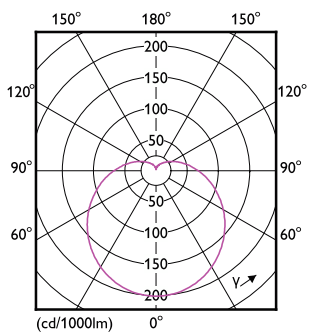

Temperature	
T-Case Maximum (Nom)	80 °C

Controls and Dimming	
Dimmable	No

Mechanical and Housing	
Bulb Finish	Frosted
Bulb Material	Plastic
Overall length	107 mm
Overall width	60 mm
Overall height	107 mm

Specialty Lamps

Dimensions (Height x Width x Depth)	107 x 60 x 107 mm
Bulb Shape	A19
Net Weight (Piece)	0.060 kg

Approval and Application

EU RoHS compliant	Yes
EyeComfort	Yes
LED Innovations	EyeComfort
Ambient temperature range	-20 to +45 °C

Application Conditions

Wireless Technology	Not applicable
---------------------	----------------

Product Data

Order product name	8W (60W) E26 Red Bulb
Full product name	8W (60W) E26 Red Bulb
Order code	929001997805
Material Nr. (12NC)	929001997805
Numerator - Quantity Per Pack	1
EAN/UPC - Product/Case	046677463274
Numerator - Packs per outer box	4
EAN/UPC - Case	50046677463279

Dimensional drawing

Product	D	C
8W (60W) E26 Red Bulb	60 mm	107 mm

Photometric data

Light Distribution Diagram - 8A19/LED/RED/P/ND 120V 4/1FB

General uniform lighting - 8A19/LED/RED/P/ND 120V 4/1FB

Specialty Lamps