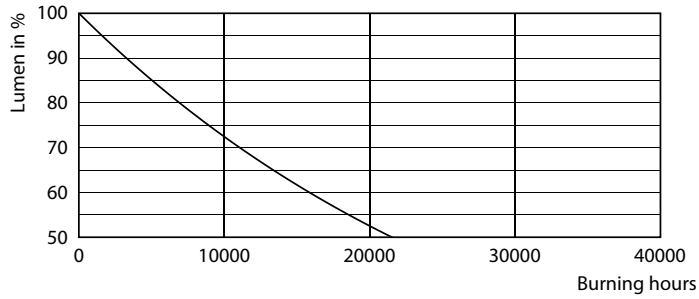

Lifetime

Lumen Maintenance Diagram - 8A19/LED/RED/P/ND 120V 4/1FB