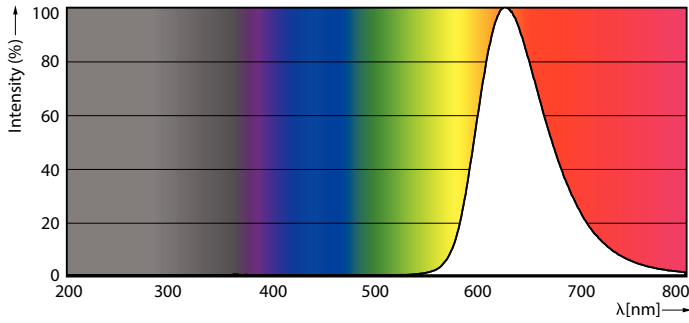

Product data

General Information	
Cap-Base	E26
Nominal lifetime	10,950 hour(s)
Switching Cycle	20,000
Rated Lifetime (Hours)	10,950 hour(s)
Lighting Technology	LEDbulb

Light Technical	
Beam Angle (Nom)	120 degree(s)
Color Consistency	-
Color rendering index (CRI)	-
LLMF At End Of Nominal Lifetime (Nom)	70 %

Dimensional drawing

Product	D	C
8W (60W) E26 Red Bulb	60 mm	107 mm

Photometric data

Light Distribution Diagram - 8A19/LED/RED/P/ND 120V 4/1FB

General uniform lighting - 8A19/LED/RED/P/ND 120V 4/1FB

Specialty Lamps

Photometric data

Spectral Power Distribution Colour - 8A19/LED/RED/P/ND 120V 4/1FB

Lifetime

Lumen Maintenance Diagram - 8A19/LED/RED/P/ND 120V 4/1FB

Life Expectancy Diagram