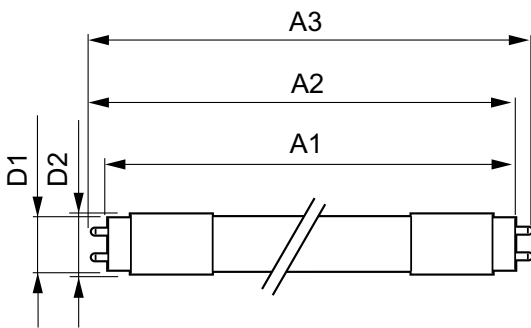

Product data

General Information		Color rendering index (CRI)		80
Cap-Base	G13	LLMF At End Of Nominal Lifetime (Nom)	70 %	
Nominal lifetime	36,000 hour(s)	Operating and Electrical		
Switching Cycle	50,000	Line Frequency	50-120000 Hz	
Lighting Technology	LEDtube	Input Frequency	50-120000 Hz	
Light Technical		Power Consumption	16 W	
Color Code	850 [CCT of 5000K]	Lamp Current (Max)	600 mA	
Beam Angle (Nom)	220 degree(s)	Lamp Current (Min)	110 mA	
Luminous Flux	1,800 lm	Wattage Equivalent	32 W	
Color Designation	Daylight	Starting Time (Nom)	0.5 s	
Correlated Color Temperature (Nom)	5000 K	Warm-up time to 60% light	0.5 s	
Luminous Efficacy (rated) (Nom)	112.00 lm/W	Power Factor (Fraction)	0.9	
Color Consistency	<5	Voltage (Nom)	40-330 V	

UniversalFit (UL Type-A) T8

UL Type	UL Type A
Temperature	
T-Case Maximum (Nom)	60 °C
Controls and Dimming	
Dimmable	No
Mechanical and Housing	
Bulb Finish	Frosted
Bulb Material	Glass
Product Length	1,200 mm
Bulb Shape	T8
Net Weight (Piece)	0.220 kg
Approval and Application	
Energy Saving Product	Yes
Approval Marks	RoHS compliance UL certificate

EU RoHS compliant	Yes
Ambient temperature range	-20 °C to 45 °C
Application Conditions	
can it be used in closed luminaires	Yes
Product Data	
Order product name	16T8/LED/48-850/UF18/G 10/1
Full product name	16T8/LED/48-850/UF18/G 10/1
Order code	929001966004
Material Nr. (12NC)	929001966004
Numerator - Quantity Per Pack	1
EAN/UPC - Product/Case	046677539986
Numerator - Packs per outer box	10
EAN/UPC - Case	50046677539981

Dimensional drawing

Product	D1	D2	A1	A2	A3
16T8/LED/48-850/UF18/G 10/1	25.7 mm	28 mm	1,198 mm	1,205 mm	1,212 mm

Photometric data

Spectral Power Distribution Colour - 16T8/LED/48-850/UF18/G 10/1

Light Distribution Diagram - 16T8/LED/48-850/UF18/G 10/1