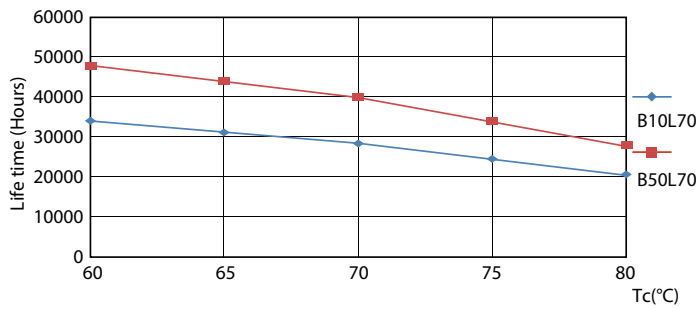

Lumen Maintenance Diagram - 16T8/LED/48-850/UF18/G 10/1

LEDtube 16T8 UF18 LifetimeVsTc