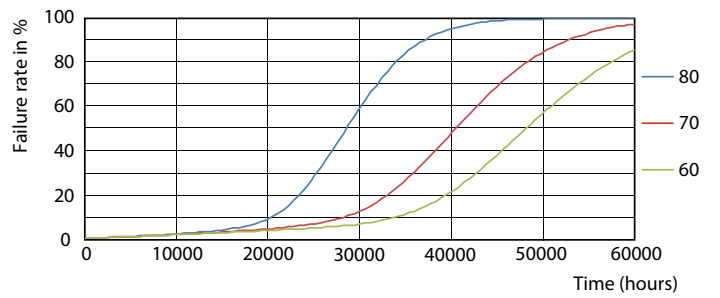

LEDtube 16T8 UF18 LifetimeVsTc