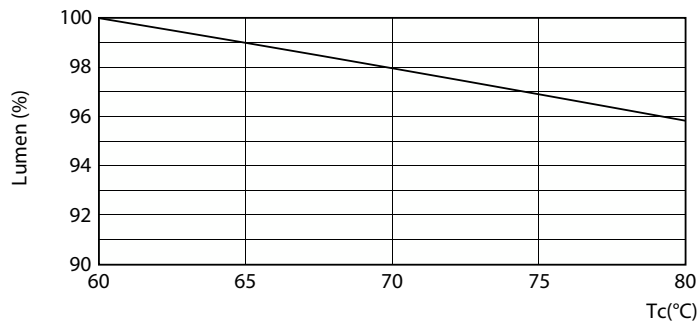

UniversalFit (UL Type-A) T8

Lifetime

Lumen Maintenance Diagram - 16T8/LED/48-850/UF18/G 10/1