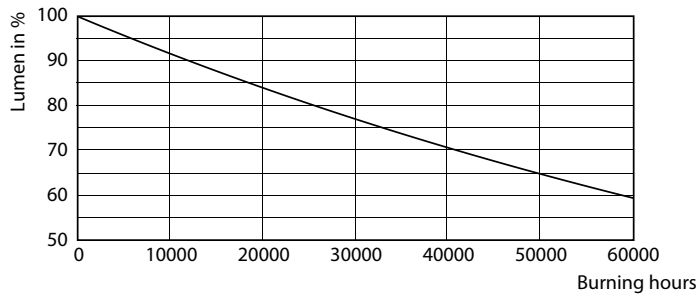

UniversalFit (UL Type-A) T8

Photometric data

© 2024 Philips Lighting B.V. Page 11

General uniform lighting - 16T8/LED/48-850/UF18/G 10/1

Lifetime