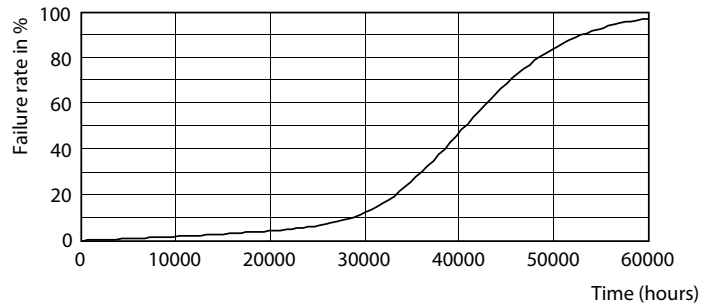

LEDtube 16T8 UF18

UniversalFit (UL Type-A) T8

Photometric data

© 2024 Philips Lighting B.V. Page 11

General uniform lighting - 16T8/LED/48-850/UF18/G 10/1

Lifetime