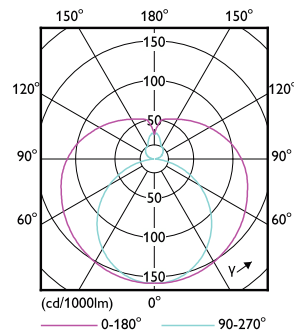

Product data

General Information		Color rendering index (CRI)		80
Cap-Base	G13	LLMF At End Of Nominal Lifetime (Nom)	70 %	
Nominal lifetime	36,000 hour(s)	Operating and Electrical		
Switching Cycle	50,000	Line Frequency	50-120000 Hz	
Lighting Technology	LEDtube	Input Frequency	50-120000 Hz	
Light Technical		Power Consumption	16 W	
Color Code	850 [CCT of 5000K]	Lamp Current (Max)	600 mA	
Beam Angle (Nom)	220 degree(s)	Lamp Current (Min)	110 mA	
Luminous Flux	1,800 lm	Wattage Equivalent	32 W	
Color Designation	Daylight	Starting Time (Nom)	0.5 s	
Correlated Color Temperature (Nom)	5000 K	Warm-up time to 60% light	0.5 s	
Luminous Efficacy (rated) (Nom)	112.00 lm/W	Power Factor (Fraction)	0.9	
Color Consistency	<5	Voltage (Nom)	40-330 V	

UniversalFit (UL Type-A) T8

UL Type	UL Type A
Temperature	
T-Case Maximum (Nom)	60 °C
Controls and Dimming	
Dimmable	No
Mechanical and Housing	
Bulb Finish	Frosted
Bulb Material	Glass
Product Length	1,200 mm
Bulb Shape	T8
Net Weight (Piece)	0.220 kg
Approval and Application	
Energy Saving Product	Yes
Approval Marks	RoHS compliance UL certificate

Dimensional drawing

Product	D1	D2	A1	A2	A3
16T8/LED/48-850/UF18/G 10/1	25.7 mm	28 mm	1,198 mm	1,205 mm	1,212 mm

Photometric data

Spectral Power Distribution Colour - 16T8/LED/48-850/UF18/G 10/1

Light Distribution Diagram - 16T8/LED/48-850/UF18/G 10/1