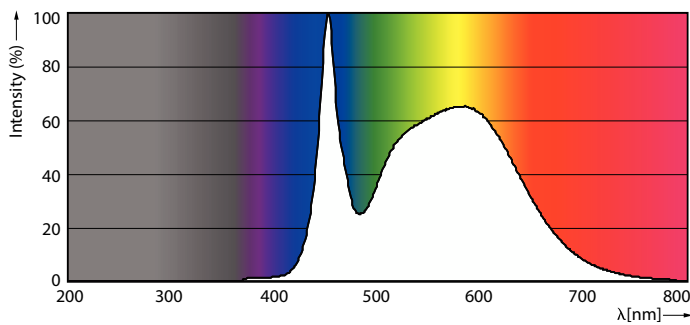

Photometric data

Spectral Power Distribution Colour - 16T8/LED/48-850/UF18/G 10/1