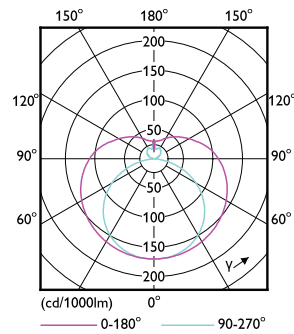

CorePro LED tube Mains T5

Controls and Dimming

Dimmable	No
----------	----

Mechanical and Housing

Product Length	1,200 mm
Bulb Shape	T5
Net Weight (Piece)	0.124 kg

Approval and Application

Energy Saving Product	Yes
Approval Marks	RoHS compliance
EU RoHS compliant	Yes
Ambient temperature range	-20 °C to 45 °C

Dimensional drawing

Product	D1	D2	A1	A2	A3
CorePro LEDtube 1200mm 16W830 G5 I BR	15.8 mm	19 mm	1,149 mm	1,156.1 mm	1,163.2 mm

Photometric data

General uniform lighting - CorePro LEDtube 1200mm 16W830 G5 I BR

Light Distribution Diagram - CorePro LEDtube 1200mm 16W830 G5 I BR

CorePro LED tube Mains T5

Photometric data

Spectral Power Distribution Colour - CorePro LEDtube 1200mm 16W830 G5 I BR

Lifetime

LEDtube 25K FailureRate