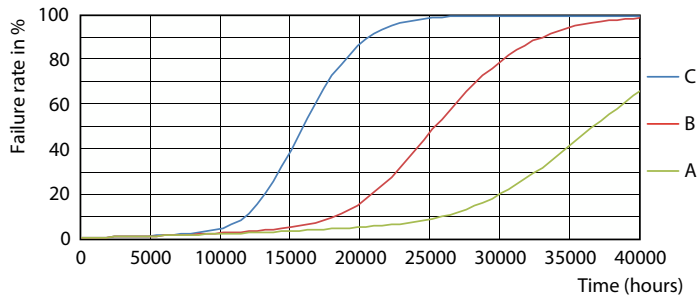

Light Distribution Diagram - CorePro LEDtube 1200mm 16W830 G5 I BR

CorePro LED tube Mains T5

Photometric data

Spectral Power Distribution Colour - CorePro LEDtube 1200mm 16W830 G5 I BR

Lifetime

LEDtube 25K FailureRate