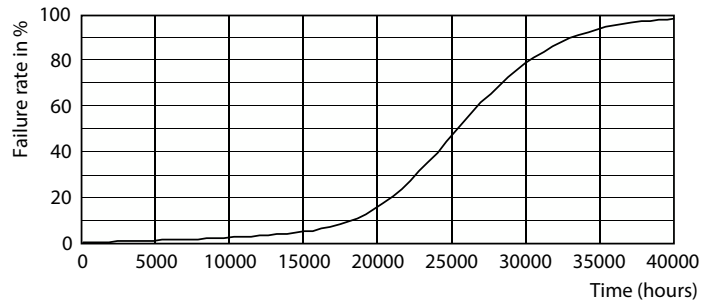

Product data

General Information	
Cap-Base	G5
Nominal lifetime	25,000 hour(s)
Switching Cycle	50,000
Lighting Technology	LEDtube
Warranty period	3 years
Light Technical	
Color Code	830 [CCT of 3000K]
Beam Angle (Nom)	200 degree(s)
Luminous Flux	1,850 lm
Color Designation	White (WH)
Correlated Color Temperature (Nom)	3000 K
Luminous Efficacy (rated) (Nom)	115.00 lm/W
Color Consistency	<6
Color rendering index (CRI)	80

Light Distribution Diagram - CorePro LEDtube 1200mm 16W830 G5 I BR

CorePro LED tube Mains T5

Photometric data

Spectral Power Distribution Colour - CorePro LEDtube 1200mm 16W830 G5 I BR

Lifetime

LEDtube 25K FailureRate