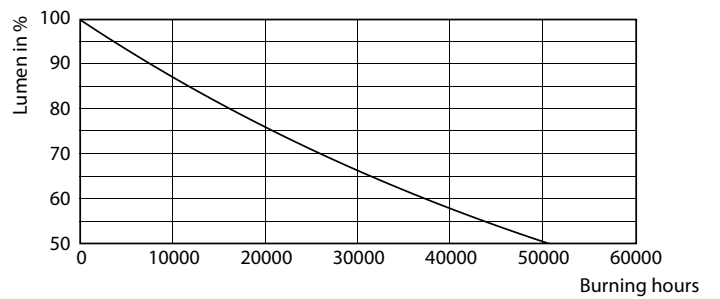

Lumen Maintenance Diagram - CorePro LEDtube 1200mm 16W830 G5 I BR