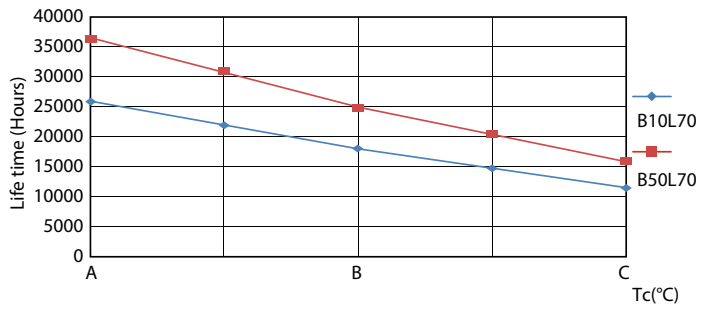

CorePro LED tube Mains T5

Lifetime

LEDtube 25K LifetimeVsTc