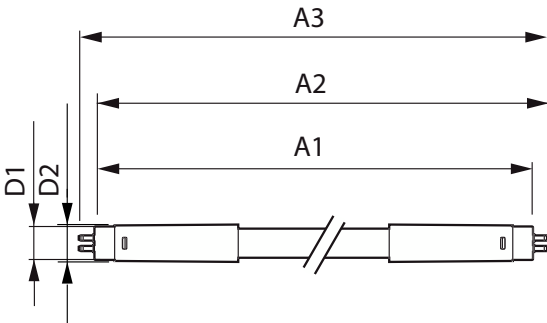

CorePro LED tube Mains T5

Controls and Dimming

Dimmable	No
----------	----

Mechanical and Housing

Product Length	1,200 mm
Bulb Shape	T5
Net Weight (Piece)	0.124 kg

Approval and Application

Energy Saving Product	Yes
Approval Marks	RoHS compliance
EU RoHS compliant	Yes
Ambient temperature range	-20 °C to 45 °C

Product Data

Order product name	CorePro LEDtube 1200mm 16W830 G5 I BR
Full product name	CorePro LEDtube 1200mm 16W830 G5 I BR
Full product code	871869675049000
Order code	929001952372
Material Nr. (12NC)	929001952372
Numerator - Quantity Per Pack	1
EAN/UPC - Product/Case	8718696750490
Numerator - Packs per outer box	20
EAN/UPC - Case	8718696750506

Dimensional drawing

Product	D1	D2	A1	A2	A3
CorePro LEDtube 1200mm 16W830 G5 I BR	15.8 mm	19 mm	1,149 mm	1,156.1 mm	1,163.2 mm

Photometric data

General uniform lighting - CorePro LEDtube 1200mm 16W830 G5 I BR