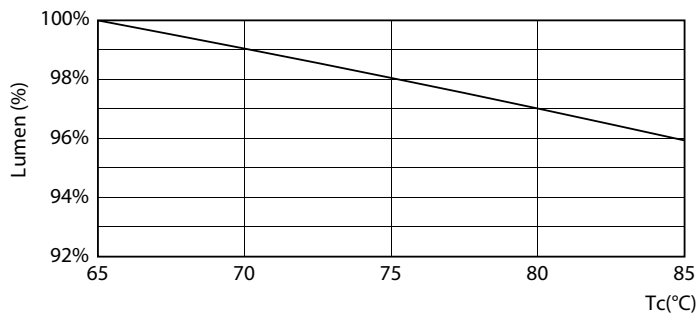

LEDtube 25K FailureRate

Lumen Maintenance Diagram - CorePro LEDtube 1200mm 16W830 G5 I BR