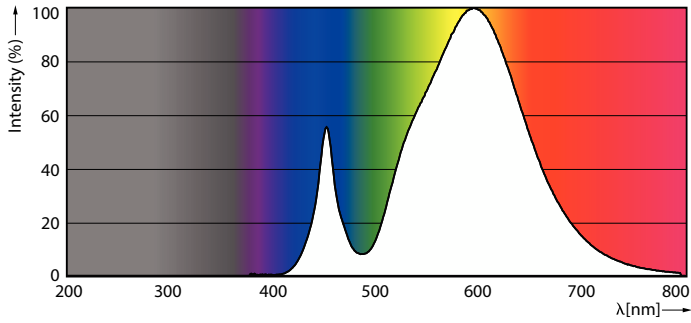

Product data

General Information	
Cap-Base	G5
Nominal lifetime	25,000 hour(s)
Switching Cycle	50,000
Lighting Technology	LEDtube
Warranty period	3 years
Light Technical	
Color Code	830 [CCT of 3000K]
Beam Angle (Nom)	200 degree(s)
Luminous Flux	1,850 lm
Color Designation	White (WH)
Correlated Color Temperature (Nom)	3000 K
Luminous Efficacy (rated) (Nom)	115.00 lm/W
Color Consistency	<6
Color rendering index (CRI)	80

Light Distribution Diagram - CorePro LEDtube 1200mm 16W830 G5 I BR

CorePro LED tube Mains T5

Photometric data

Spectral Power Distribution Colour - CorePro LEDtube 1200mm 16W830 G5 I BR

Lifetime

LEDtube 25K FailureRate