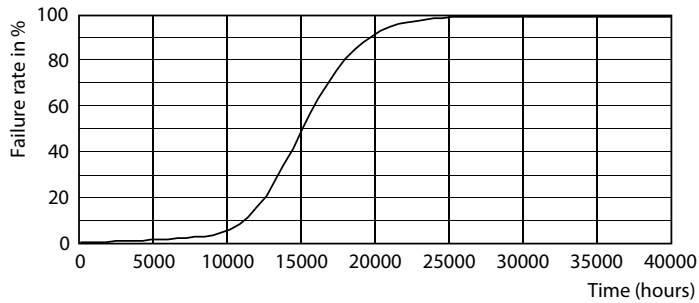

12-120W E26 PAR30S

Lumen Maintenance Diagram - Essential LED 12-100W PAR30s 865 25D KR