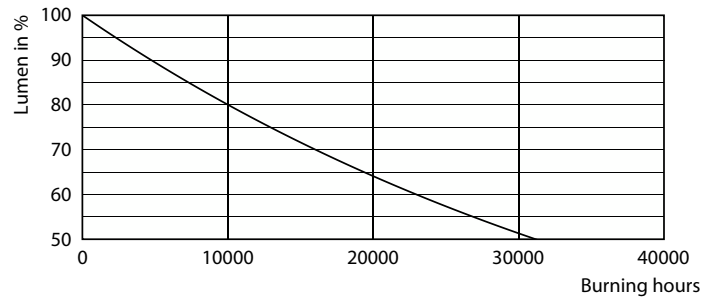

12-120W E26 PAR30S

Lumen Maintenance Diagram - Essential LED 12-100W PAR30s 865 25D KR