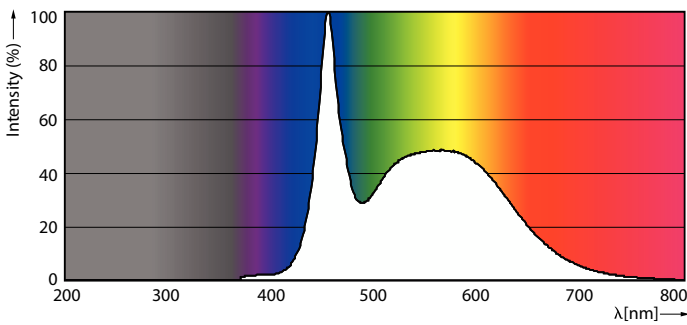

Photometric data

Spectral Power Distribution Colour - Essential LED 12-100W PAR30s 865 25D KR