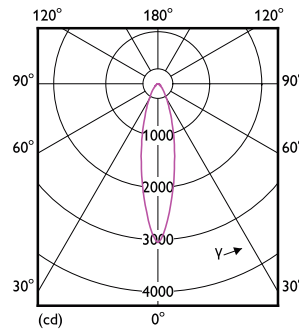

Product data

General Information	
Cap-Base	E26
Nominal lifetime	15,000 hour(s)
Switching Cycle	50,000
Lighting Technology	LEDspot

Light Technical	
Color Code	865 [CCT of 6500K]
Beam Angle (Nom)	25 degree(s)
Luminous Flux	1,100 lm
Luminous Intensity (Nom)	2,700 cd
Color Designation	Cool Daylight
Correlated Color Temperature (Nom)	6500 K
Luminous Efficacy (rated) (Nom)	91.00 lm/W
Color Consistency	<6
Color rendering index (CRI)	80

Dimensional drawing

Product	D	C
Essential LED 12-100W PAR30s 865 25D KR	86 mm	93 mm

Photometric data

Spectral Power Distribution Colour - Essential LED 12-100W PAR30s 865 25D KR

Light Distribution Diagram - Essential LED 12-100W PAR30s 865 25D KR