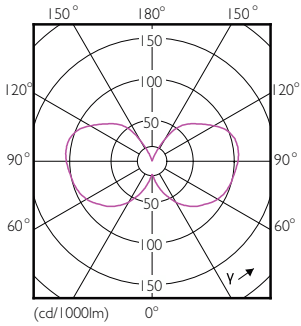

Classic filament LED bulbs

Photometric data

Light Distribution Diagram - LEDClassic 35W ST64 E27 825 100-240VNDBR