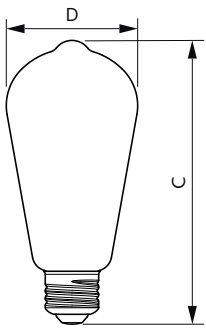

Temperature	
T-Case Maximum (Nom)	50 °C

Controls and Dimming	
Dimmable	No

Mechanical and Housing	
Bulb Finish	Transparent amber

Classic filament LED bulbs

Bulb Shape	ST64
Net Weight (Piece)	0.048 kg

Approval and Application

Dimensional drawing

Product	D	C
LEDClassic 35W ST64 E27 825 100-240VNDBR	64 mm	142 mm

Photometric data

Spectral Power Distribution Colour - LEDClassic 35W ST64 E27 825 100-240VNDBR

General uniform lighting - LEDClassic 35W ST64 E27 825 100-240VNDBR