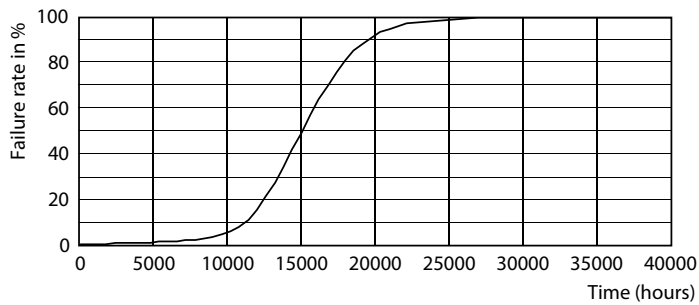

Lifetime

LED Bulb E27 2500K