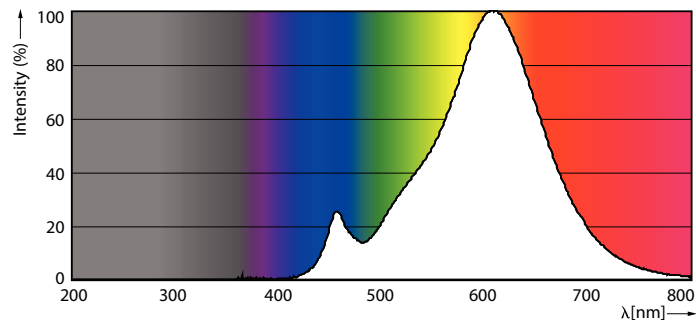

Photometric data

Spectral Power Distribution Colour - LEDClassic 35W ST64 E27 825 100-240VNDBR