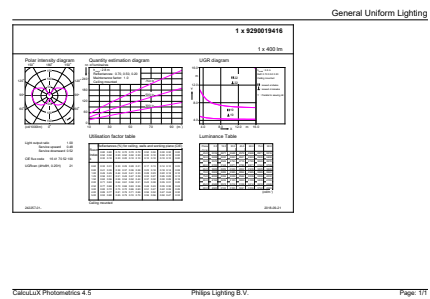

Dimensional drawing

Product	D	C
LEDClassic 35W ST64 E27 825 100-240VNDBR	64 mm	142 mm

Photometric data

Spectral Power Distribution Colour - LEDClassic 35W ST64 E27 825 100-240VNDBR

General uniform lighting - LEDClassic 35W ST64 E27 825 100-240VNDBR