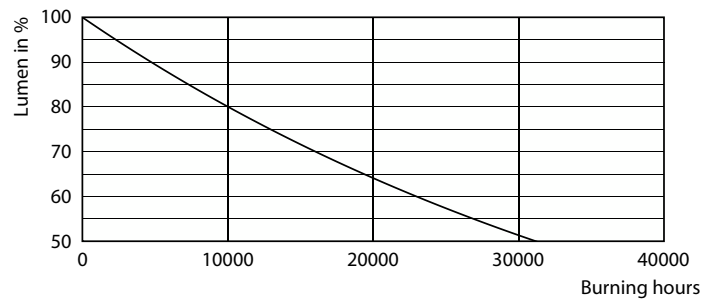

Product data

General Information	
Cap-Base	E27
Nominal lifetime	15,000 hour(s)
Switching Cycle	20,000
Lighting Technology	LEDbulb
Warranty period	1 years
Light Technical	
Color Code	825 [CCT of 2500K]
Luminous Flux	400 lm
Color Designation	Warm White (WW)
Correlated Color Temperature (Nom)	2500 K
Luminous Efficacy (rated) (Nom)	100.00 lm/W
Color Consistency	<6
Color rendering index (CRI)	80
LLMF At End Of Nominal Lifetime (Nom)	70 %

Classic filament LED bulbs

Photometric data

Light Distribution Diagram - LEDClassic 35W ST64 E27 825 100-240VNDBR

Lifetime

LED Bulb E27 2500K

Lumen Maintenance Diagram - LEDClassic 35W ST64 E27 825 100-240VNDBR