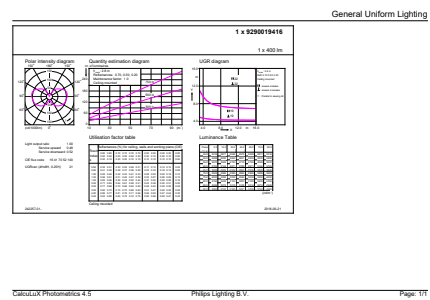

Dimensional drawing

Product	D	C
LEDClassic 35W ST64 E27 825 WV ND 2CT	64 mm	142 mm

Photometric data

Spectral Power Distribution Colour - LEDClassic 35W ST64 E27 825 WV ND 2CT

General uniform lighting - LEDClassic 35W ST64 E27 825 WV ND 2CT