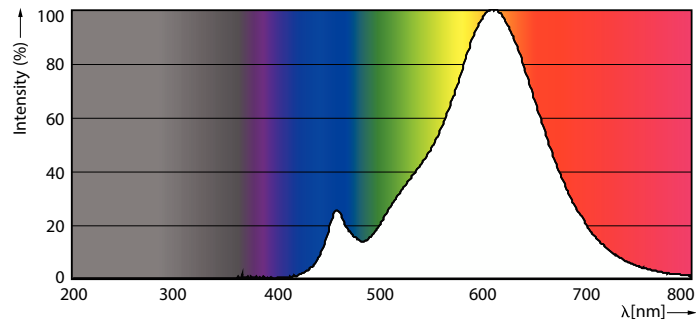

Photometric data

Spectral Power Distribution Colour - LEDClassic 35W ST64 E27 825 WV ND 2CT