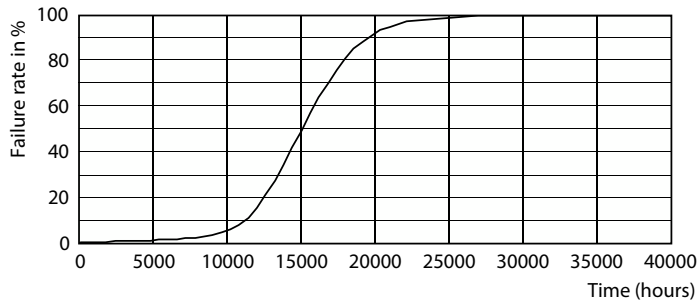

Classic filament LED bulbs

Lifetime

LEDBulb E27 2500K