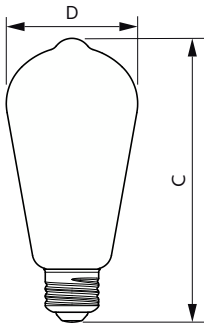

Temperature	
T-Case Maximum (Nom)	50 °C

Controls and Dimming	
Dimmable	No

Mechanical and Housing	
Bulb Finish	Transparent amber

Classic filament LED bulbs

Bulb Shape	ST64
Net Weight (Piece)	0.056 kg

Approval and Application

Dimensional drawing

Product	D	C
LEDClassic 35W ST64 E27 825 WV ND 2CT	64 mm	142 mm

Photometric data

Spectral Power Distribution Colour - LEDClassic 35W ST64 E27 825 WV ND 2CT

General uniform lighting - LEDClassic 35W ST64 E27 825 WV ND 2CT