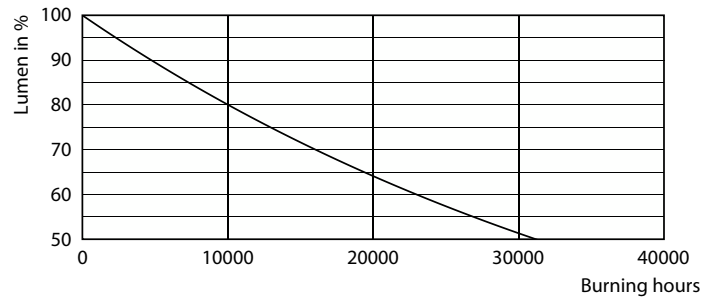

Lumen Maintenance Diagram - LEDClassic 35W ST64 E27 825 WV ND 2CT