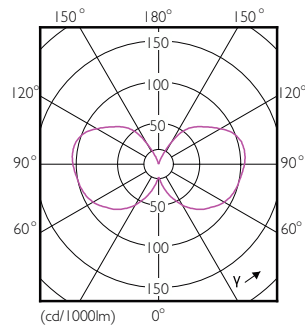

Dimensional drawing

Product	D	C
LEDClassic 35W ST64 E27 825 WV ND 2CT	64 mm	142 mm

Photometric data

Spectral Power Distribution Colour - LEDClassic 35W ST64 E27 825 WV ND 2CT

General uniform lighting - LEDClassic 35W ST64 E27 825 WV ND 2CT