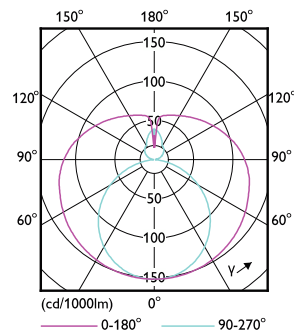

General uniform lighting - LEDtube 1500mm 20W 765 T8 AP SL G

Light Distribution Diagram - LEDtube 1500mm 20W 765 T8 AP SL G