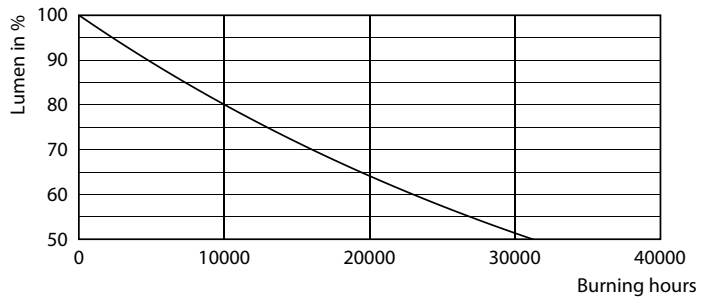

Ecofit LED tubes T8

Lifetime

Lumen Maintenance Diagram - LEDtube 1500mm 20W 765 T8 AP SL G