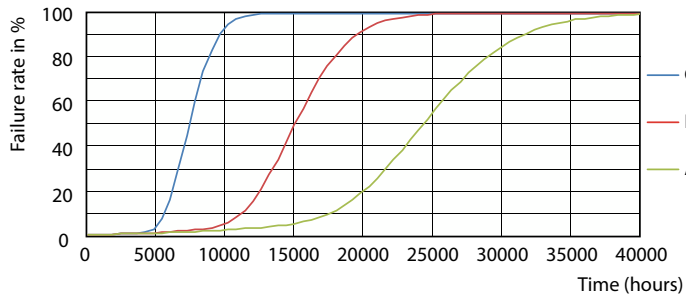

Ecofit LED tubes T8

Photometric data

Lifetime

Life Expectancy Diagram