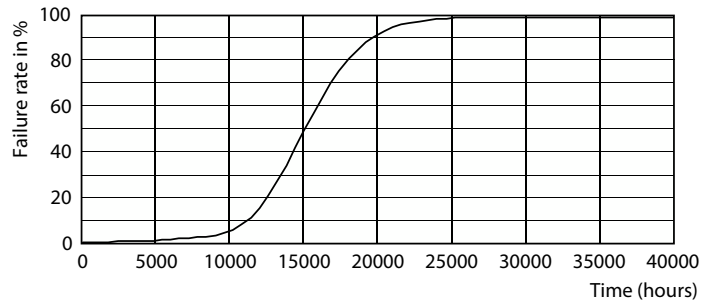

Life Expectancy Diagram

Lifetime