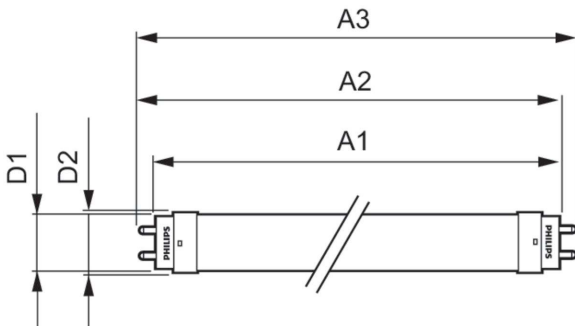

## Mechanical and Housing

Product Length	1,500 mm
Bulb Shape	T8
Net Weight (Piece)	0.250 kg

## Dimensional drawing

Product	D1	D2	A1	A2	A3
LEDtube 1500mm 20W 765 T8 AP SL G	25.7 mm	28 mm	1,498.5 mm	1,505.9 mm	1,513 mm