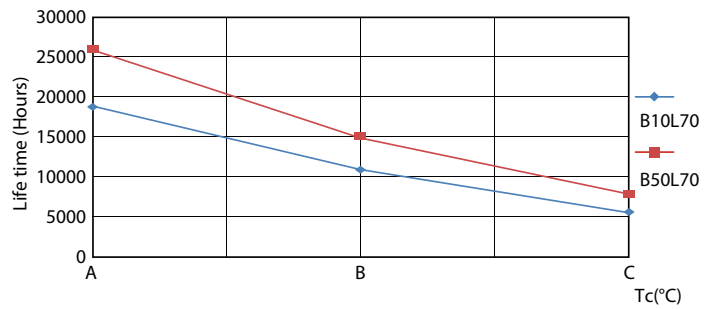

LEDtube 15K LifetimeVsTc