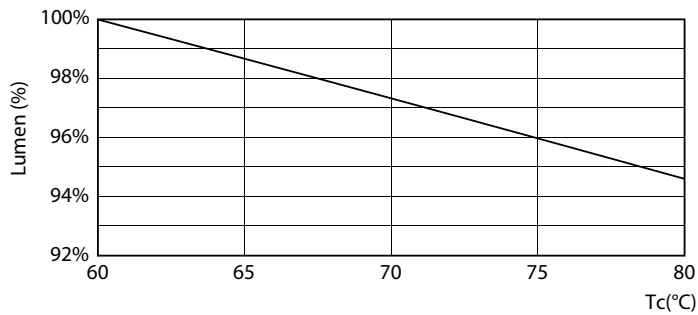

LEDtube 15K FailureRate

Lumen Maintenance Diagram - LEDtube 1500mm 20W 765 T8 AP SL G