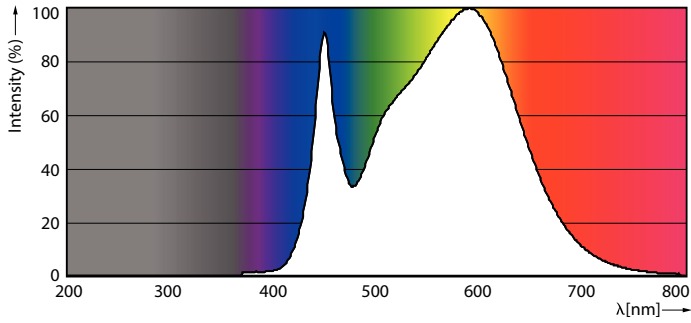

Ecofit LED tubes T8

Photometric data

Spectral Power Distribution Colour - LEDtube 1500mm 20W 765 T8 AP SL G