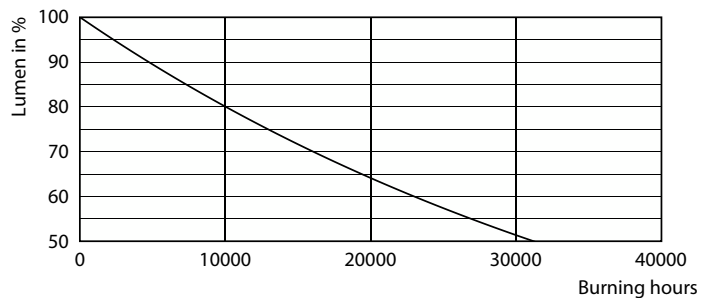

Tubos LED Ecofit T8

Lifetime

Lumen Maintenance Diagram - LEDtube 1500mm 20W 740 T8 AP SL G