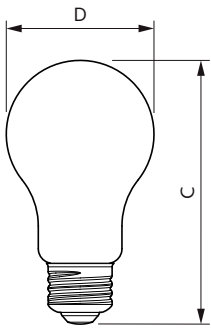

Light Technical	
Color Code	Yellow
Beam Angle (Nom)	330 degree(s)
Color Designation	Yellow
LLMF At End Of Nominal Lifetime (Nom)	70 %

Operating and Electrical	
Line Frequency	60 Hz
Input Frequency	60 Hz
Power Consumption	4 W
Lamp Current (Nom)	55 mA
Wattage Equivalent	40 W
Starting Time (Nom)	0.5 s
Warm-up time to 60% light	0.5 s
Power Factor (Fraction)	0.40

Voltage (Nom)	120 V
---------------	-------

Temperature	
T-Case Maximum (Nom)	125 °C

Controls and Dimming	
Dimmable	No

Mechanical and Housing	
Bulb Finish	Yellow
Bulb Material	Glass
Overall length	106 mm
Overall width	60 mm
Overall height	106 mm
Dimensions (Height x Width x Depth)	106 x 60 x 106 mm
Bulb Shape	A19
UL Wet/ damp/ dry location	Wet location
Net Weight (Piece)	0.030 kg

Dimensional drawing

Product	D	C
4A19/PER/YELLOW/G/E26/ND 4/1PF	60 mm	106 mm

Photometric data

General uniform lighting - 4A19/PER/YELLOW/G/E26/ND 4/1PF

Light Distribution Diagram - 4A19/PER/YELLOW/G/E26/ND 4/1PF