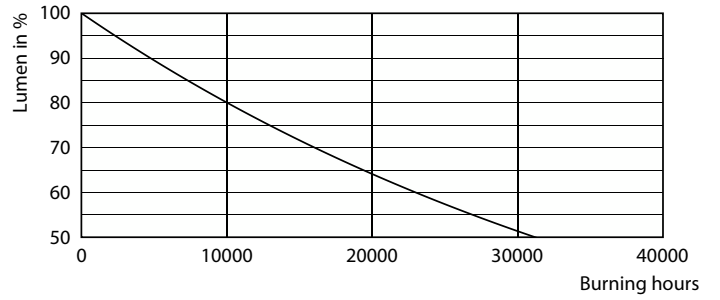

Specialty Lamps

Lifetime

Life Expectancy Diagram

Lumen Maintenance Diagram - 4A19/PER/YELLOW/G/E26/ND 4/1PF