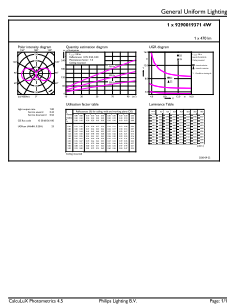

Light Technical	
Color Code	Yellow
Beam Angle (Nom)	330 degree(s)
Color Designation	Yellow
LLMF At End Of Nominal Lifetime (Nom)	70 %

Operating and Electrical	
Line Frequency	60 Hz
Input Frequency	60 Hz
Power Consumption	4 W
Lamp Current (Nom)	55 mA
Wattage Equivalent	40 W
Starting Time (Nom)	0.5 s
Warm-up time to 60% light	0.5 s
Power Factor (Fraction)	0.40

Voltage (Nom)	120 V
---------------	-------

Temperature	
T-Case Maximum (Nom)	125 °C

Controls and Dimming	
Dimmable	No

Mechanical and Housing	
Bulb Finish	Yellow
Bulb Material	Glass
Overall length	106 mm
Overall width	60 mm
Overall height	106 mm
Dimensions (Height x Width x Depth)	106 x 60 x 106 mm
Bulb Shape	A19
UL Wet/ damp/ dry location	Wet location
Net Weight (Piece)	0.030 kg

Dimensional drawing

Product	D	C
4A19/PER/YELLOW/G/E26/ND 4/1PF	60 mm	106 mm

Photometric data

General uniform lighting - 4A19/PER/YELLOW/G/E26/ND 4/1PF

Light Distribution Diagram - 4A19/PER/YELLOW/G/E26/ND 4/1PF