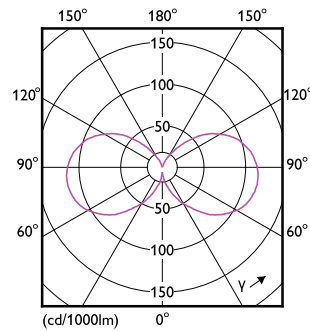

Light Technical	
Color Code	Yellow
Beam Angle (Nom)	330 degree(s)
Color Designation	Yellow
LLMF At End Of Nominal Lifetime (Nom)	70 %

Operating and Electrical	
Line Frequency	60 Hz
Input Frequency	60 Hz
Power Consumption	4 W
Lamp Current (Nom)	55 mA
Wattage Equivalent	40 W
Starting Time (Nom)	0.5 s
Warm-up time to 60% light	0.5 s
Power Factor (Fraction)	0.40

Voltage (Nom)	120 V
---------------	-------

Temperature	
T-Case Maximum (Nom)	125 °C

Controls and Dimming	
Dimmable	No

Mechanical and Housing	
Bulb Finish	Yellow
Bulb Material	Glass
Overall length	106 mm
Overall width	60 mm
Overall height	106 mm
Dimensions (Height x Width x Depth)	106 x 60 x 106 mm
Bulb Shape	A19
UL Wet/ damp/ dry location	Wet location
Net Weight (Piece)	0.030 kg

Dimensional drawing

Product	D	C
4A19/PER/YELLOW/G/E26/ND 4/1PF	60 mm	106 mm

Photometric data

General uniform lighting - 4A19/PER/YELLOW/G/E26/ND 4/1PF

Light Distribution Diagram - 4A19/PER/YELLOW/G/E26/ND 4/1PF