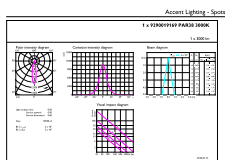

Plano de dimensiones

Product	D	C
33PAR38/PER/830/F25/DIM/120V 6/1FB	123 mm	133 mm

Datos fotométricos

Accent Lighting Spots - 33PAR38/PER/830/F25/DIM/120V 6/1FB

Light Distribution Diagram - 33PAR38/PER/830/F25/DIM/120V 6/1FB