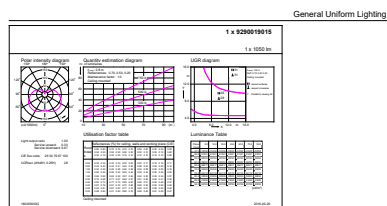

Desenho dimensional

Product	D	C
CorePro LED Stick ND 9.5-75W T38 E27 840	37,2 mm	114,3 mm

Dados fotométricos

Spectral Power Distribution Colour - CorePro LED Stick ND 9.5-75W T38 E27 840

General uniform lighting - CorePro LED Stick ND 9.5-75W T38 E27 840