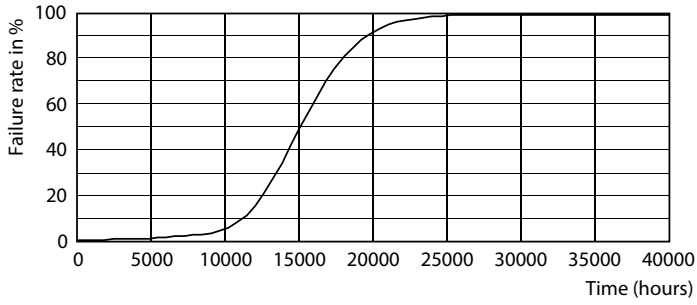

Kullanım Ömrü

68W E27 Stick FR