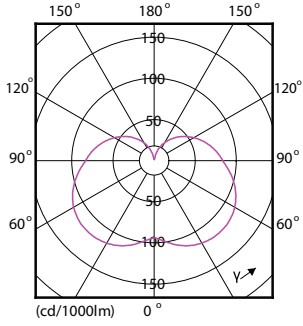

CorePro Plastik LED Özellikleri

Fotometrik bilgi

Light Distribution Diagram - CorePro LED Stick ND 9.5-68W T38 E27 830