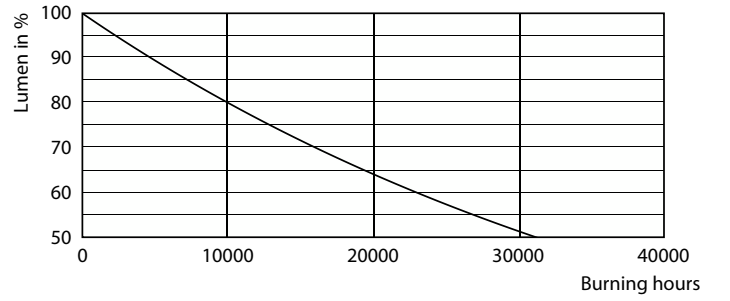

Lumen Maintenance Diagram - CorePro LED Stick ND 9.5-68W T38 E27 830