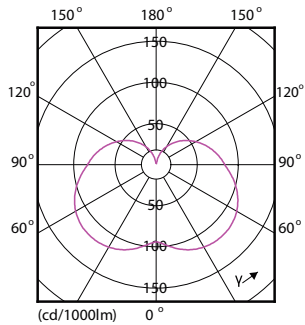

Produse din plastic de tip LED CorePro

Date fotometrice

Light Distribution Diagram - CorePro LED Stick ND 9.5-68W T38 E27 830