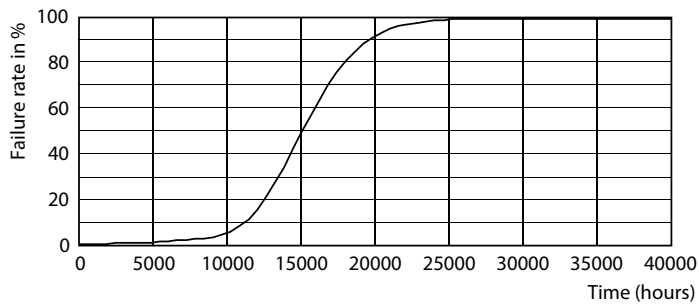

Durată de viață

68W E27 Stick FR