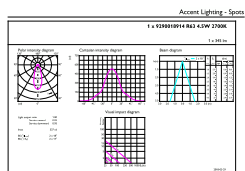

Cote

Product	D	C
CoreProLEDspot D 4.5-60W R63 E27 827 36D	63 mm	102 mm

Reflectoare cu spot CorePro LED

Date fotometrice

Light Distribution Diagram - CoreProLEDspot D 4.5-60W R63 E27 827 36D

Spectral Power Distribution Colour - CoreProLEDspot D 4.5-60W R63 E27 827 36D