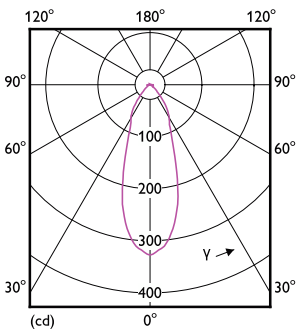

Cote

Product	D	C
CoreProLEDspot ND2.8-40W R50 E14 827 36D	50 mm	84 mm

Date fotometrice

Spectral Power Distribution Colour - CoreProLEDspot ND2.8-40W R50 E14 827 36D

Light Distribution Diagram - CoreProLEDspot ND2.8-40W R50 E14 827 36D