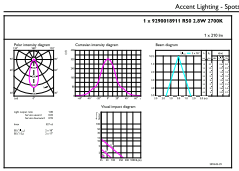

Reflectoare cu spot CorePro LED

Date fotometrice