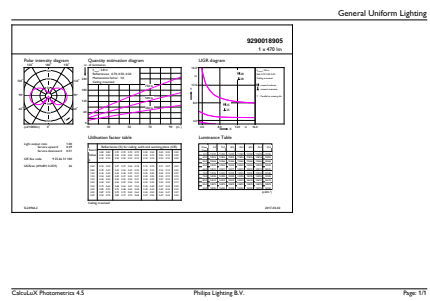

General uniform lighting - CorePro LEDLusterND4.3-40W E27 827P45CLG