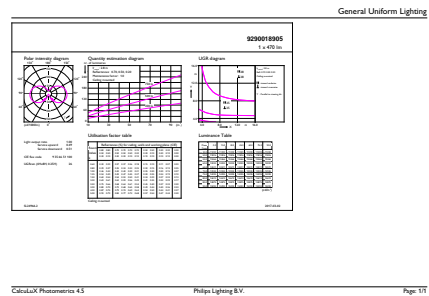

General uniform lighting - CorePro LEDLusterND4.3-40W E27 827P45CLG