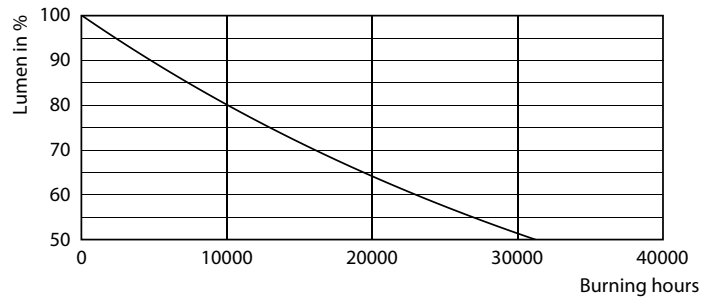

Lumen Maintenance Diagram - CorePro LEDBulbND 4.3-40W E27 A60827 CLG