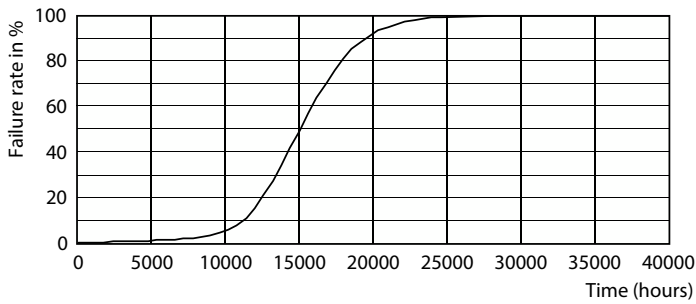

Kullanım Ömrü

Life Expectancy Diagram