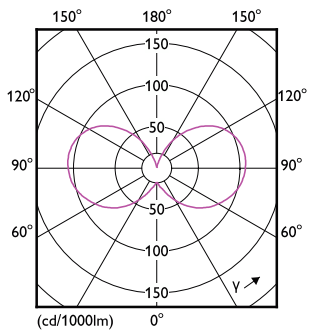

Målskisse

Product	D	C
LEDClassic SSW 40W B35 E14 WW CLND 1SRT4	35,5 mm	106 mm

SceneSwitch LED-lyspærer

Fotometriske data

General uniform lighting - LEDClassic SSW 40W B35 E14 WW CLND 1SRT4

Spectral Power Distribution Colour - LEDClassic SSW 40W B35 E14 WW CLND 1SRT4