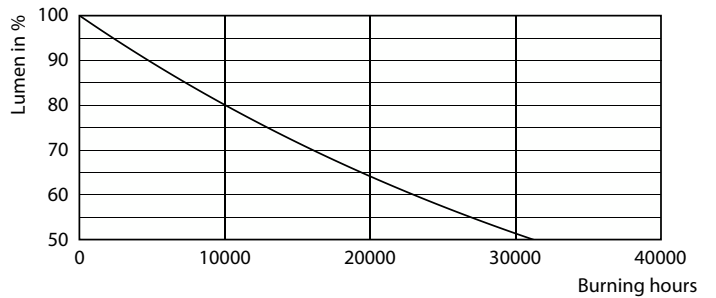

Lumen Maintenance Diagram - LEDClassic SSW 40W B35 E14 WW CLND 1SRT4