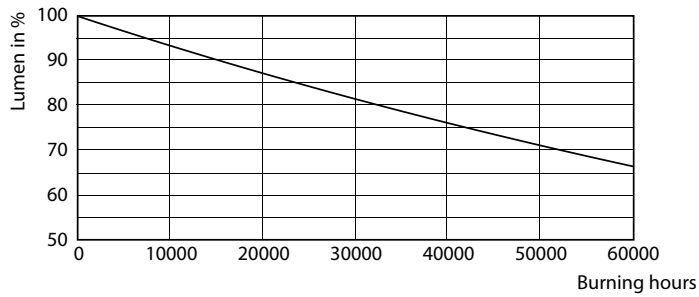

FailureRate

Lumen Maintenance Diagram - CorePro LEDtube 1500mm HO 24W 865 T8