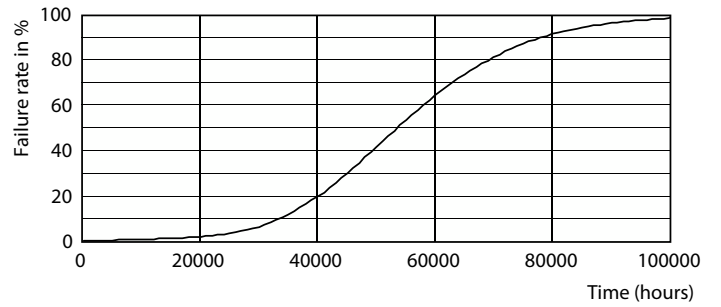

CorePro LED-lysrør EM/230V

Levetid

Life Expectancy Diagram