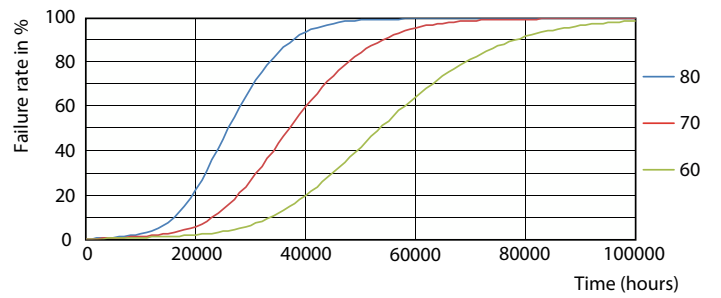

LifetimeVsTc