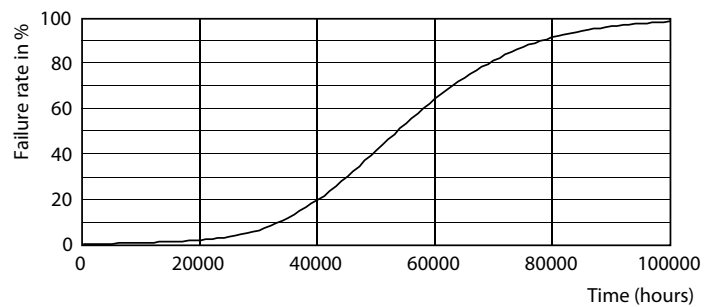

Life Expectancy Diagram