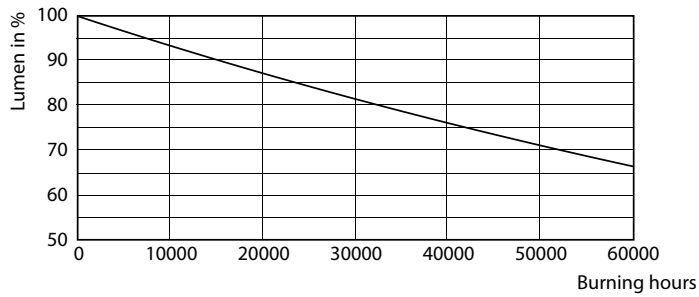

CorePro LEDtube EM/Mains

Životnosť

Lumen Maintenance Diagram - CorePro LEDtube 1200mm HO 18W 865 T8

Life Expectancy Diagram

LifetimeVsTc

FailureRate

Lumen Maintenance Diagram - CorePro LEDtube 1200mm HO 18W 865 T8