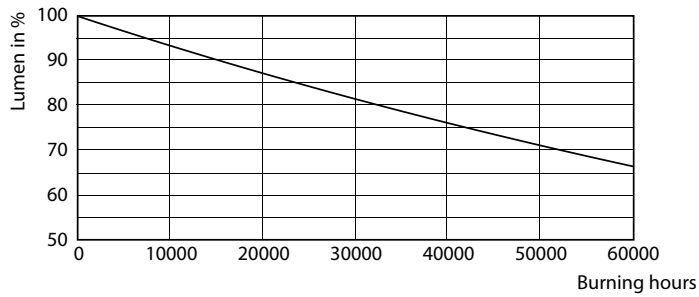

CorePro LED-buis EM/Mains T8

Levensduur

Lumen Maintenance Diagram - CorePro LEDtube 1200mm HO 18W 865 T8

Life Expectancy Diagram

LifetimeVsTc

FailureRate

Lumen Maintenance Diagram - CorePro LEDtube 1200mm HO 18W 865 T8