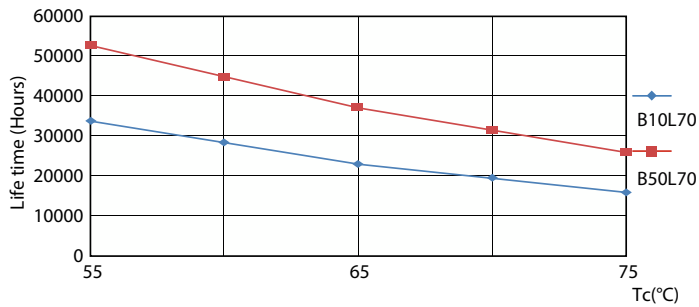

Lumen Maintenance Diagram - CorePro LEDtube UN 1200mm HO 18W865 T8

LifetimeVsTc