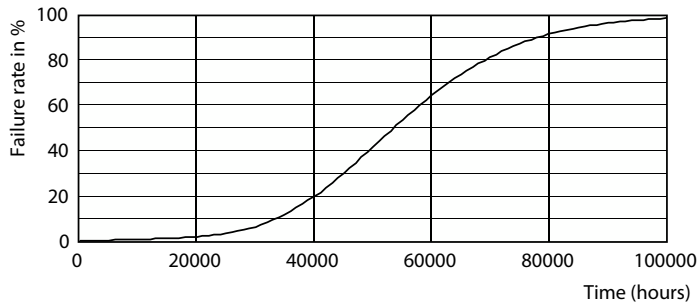

Product data

General Information		Lamp Current (Max)	
Cap-Base	G13		150 mA
Nominal lifetime	50,000 hour(s)	Lamp Current (Min)	55 mA
Switching Cycle	200,000	Wattage Equivalent	36 W
Lighting Technology	LEDtube	Starting Time (Nom)	0.5 s
		Warm-up time to 60% light	0.5 s
		Power Factor (Fraction)	0.9
		Voltage (Nom)	100-277 V
		LED alternative to fluorescent lamp power	36W TL-D
Light Technical		Temperature	
Color Code	2200	T-Case Maximum (Nom)	55 °C
Beam Angle (Nom)	160 degree(s)		
Luminous Flux	1,500 lm	Controls and Dimming	
Color Designation	2200	Dimmable	No
Correlated Color Temperature (Nom)	2200 K		
Luminous Efficacy (rated) (Nom)	107 lm/W	Mechanical and Housing	
Color Consistency	<6	Product Length	1,200 mm
Color rendering index (CRI)	-	Bulb Shape	T8
LLMF At End Of Nominal Lifetime (Nom)	70 %	Net Weight (Piece)	0.245 kg
Operating and Electrical			
Input Frequency	50 to 60 Hz		
Power Consumption	14 W		

General uniform lighting - MAS LEDtube Spectrum 1200mm 1500lm

Specialty LED tube

Photometric data

Spectral Power Distribution Colour - MAS LEDtube Spectrum 1200mm 1500lm

Lifetime

Life Expectancy Diagram

Lumen Maintenance Diagram - MAS LEDtube Spectrum 1200mm 1500lm