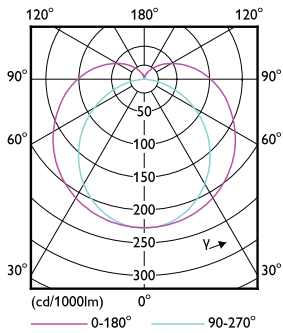

Product data

General Information		Lamp Current (Max)	
Cap-Base	G13		150 mA
Nominal lifetime	50,000 hour(s)	Lamp Current (Min)	55 mA
Switching Cycle	200,000	Wattage Equivalent	36 W
Lighting Technology	LEDtube	Starting Time (Nom)	0.5 s
		Warm-up time to 60% light	0.5 s
		Power Factor (Fraction)	0.9
		Voltage (Nom)	100-277 V
		LED alternative to fluorescent lamp power	36W TL-D
Light Technical		Temperature	
Color Code	2200	T-Case Maximum (Nom)	55 °C
Beam Angle (Nom)	160 degree(s)		
Luminous Flux	1,500 lm	Controls and Dimming	
Color Designation	2200	Dimmable	No
Correlated Color Temperature (Nom)	2200 K		
Luminous Efficacy (rated) (Nom)	107 lm/W	Mechanical and Housing	
Color Consistency	<6	Product Length	1,200 mm
Color rendering index (CRI)	-	Bulb Shape	T8
LLMF At End Of Nominal Lifetime (Nom)	70 %	Net Weight (Piece)	0.245 kg
Operating and Electrical			
Input Frequency	50 to 60 Hz		
Power Consumption	14 W		

Wireless Technology	Not applicable
---------------------	----------------

Product Data

Order product name	MAS LEDtube Spectrum 1200mm 1500lm
--------------------	------------------------------------

Full product name	MAS LEDtube Spectrum 1200mm 1500lm
Full product code	871869678030500
Order code	929001826408
Material Nr. (12NC)	929001826408
Numerator - Quantity Per Pack	1
EAN/UPC - Product/Case	8718696780305
Numerator - Packs per outer box	10
EAN/UPC - Case	8718696780312

Dimensional drawing

D1	D2	A1	A2	A3
25.8mm	28mm	1199.4mm	1206.5mm	1213.6mm

Product	D1	D2	A1	A2	A3
MAS LEDtube Spectrum 1200mm 1500lm	25.8 mm	28 mm	1,199.4 mm	1,206.5 mm	1,213.6 mm

Photometric data

Light Distribution Diagram - MAS LEDtube Spectrum 1200mm 1500lm