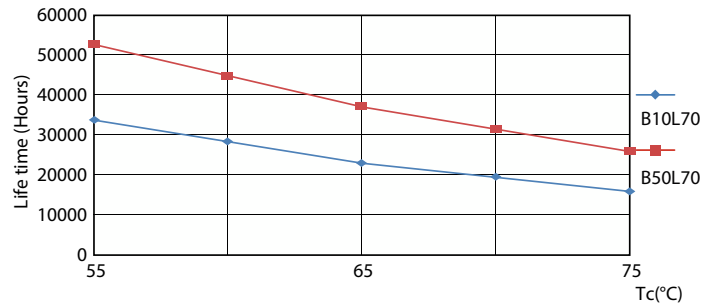

FailureRate

LifetimeVsTc