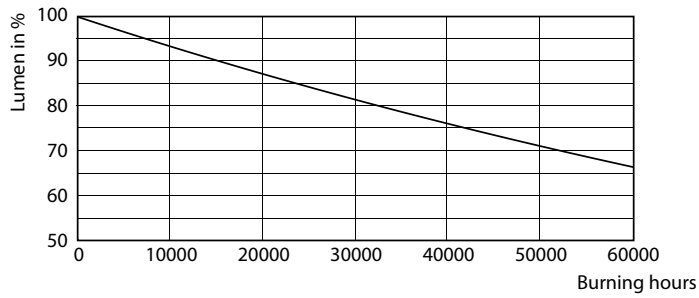

Product data

General Information		Lamp Current (Max)	
Cap-Base	G13		150 mA
Nominal lifetime	50,000 hour(s)	Lamp Current (Min)	55 mA
Switching Cycle	200,000	Wattage Equivalent	36 W
Lighting Technology	LEDtube	Starting Time (Nom)	0.5 s
		Warm-up time to 60% light	0.5 s
		Power Factor (Fraction)	0.9
		Voltage (Nom)	100-277 V
		LED alternative to fluorescent lamp power	36W TL-D
Light Technical		Temperature	
Color Code	2200	T-Case Maximum (Nom)	55 °C
Beam Angle (Nom)	160 degree(s)		
Luminous Flux	1,500 lm	Controls and Dimming	
Color Designation	2200	Dimmable	No
Correlated Color Temperature (Nom)	2200 K		
Luminous Efficacy (rated) (Nom)	107 lm/W	Mechanical and Housing	
Color Consistency	<6	Product Length	1,200 mm
Color rendering index (CRI)	-	Bulb Shape	T8
LLMF At End Of Nominal Lifetime (Nom)	70 %	Net Weight (Piece)	0.245 kg
Operating and Electrical			
Input Frequency	50 to 60 Hz		
Power Consumption	14 W		

Dimensional drawing

D1	D2	A1	A2	A3
25.8mm	28mm	1199.4mm	1206.5mm	1213.6mm

Product	D1	D2	A1	A2	A3
MAS LEDtube Spectrum 1200mm 1500lm	25.8 mm	28 mm	1,199.4 mm	1,206.5 mm	1,213.6 mm

Photometric data

Light Distribution Diagram - MAS LEDtube Spectrum 1200mm 1500lm

General uniform lighting - MAS LEDtube Spectrum 1200mm 1500lm

Specialty LED tube

Photometric data

Spectral Power Distribution Colour - MAS LEDtube Spectrum 1200mm 1500lm

Lifetime

Life Expectancy Diagram

Lumen Maintenance Diagram - MAS LEDtube Spectrum 1200mm 1500lm