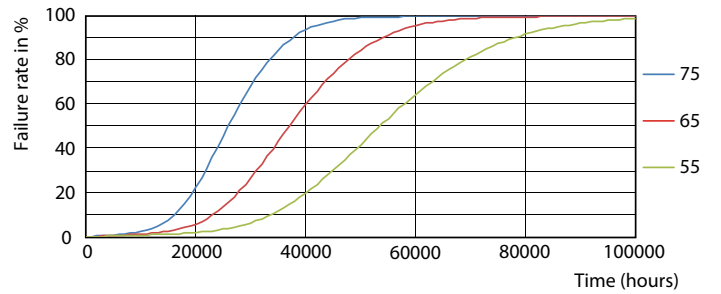

Product data

General Information		Lamp Current (Max)	
Cap-Base	G13		150 mA
Nominal lifetime	50,000 hour(s)	Lamp Current (Min)	55 mA
Switching Cycle	200,000	Wattage Equivalent	36 W
Lighting Technology	LEDtube	Starting Time (Nom)	0.5 s
		Warm-up time to 60% light	0.5 s
		Power Factor (Fraction)	0.9
		Voltage (Nom)	100-277 V
		LED alternative to fluorescent lamp power	36W TL-D
Light Technical		Temperature	
Color Code	2200	T-Case Maximum (Nom)	55 °C
Beam Angle (Nom)	160 degree(s)		
Luminous Flux	1,500 lm	Controls and Dimming	
Color Designation	2200	Dimmable	No
Correlated Color Temperature (Nom)	2200 K		
Luminous Efficacy (rated) (Nom)	107 lm/W	Mechanical and Housing	
Color Consistency	<6	Product Length	1,200 mm
Color rendering index (CRI)	-	Bulb Shape	T8
LLMF At End Of Nominal Lifetime (Nom)	70 %	Net Weight (Piece)	0.245 kg
Operating and Electrical			
Input Frequency	50 to 60 Hz		
Power Consumption	14 W		

General uniform lighting - MAS LEDtube Spectrum 1200mm 1500lm

Specialty LED tube

Photometric data

Spectral Power Distribution Colour - MAS LEDtube Spectrum 1200mm 1500lm

Lifetime

Life Expectancy Diagram

Lumen Maintenance Diagram - MAS LEDtube Spectrum 1200mm 1500lm