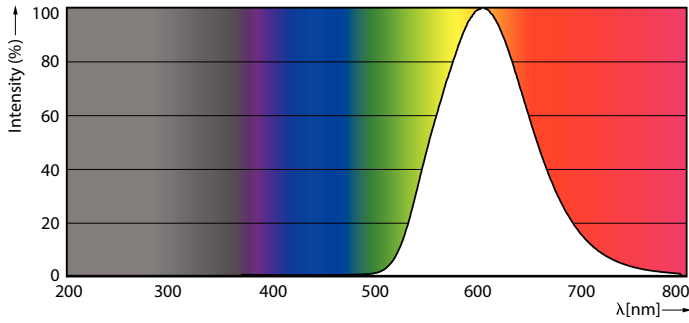

Product data

General Information		Lamp Current (Max)	
Cap-Base	G13		150 mA
Nominal lifetime	50,000 hour(s)	Lamp Current (Min)	55 mA
Switching Cycle	200,000	Wattage Equivalent	36 W
Lighting Technology	LEDtube	Starting Time (Nom)	0.5 s
		Warm-up time to 60% light	0.5 s
		Power Factor (Fraction)	0.9
		Voltage (Nom)	100-277 V
		LED alternative to fluorescent lamp power	36W TL-D
Light Technical		Temperature	
Color Code	2200	T-Case Maximum (Nom)	55 °C
Beam Angle (Nom)	160 degree(s)		
Luminous Flux	1,500 lm	Controls and Dimming	
Color Designation	2200	Dimmable	No
Correlated Color Temperature (Nom)	2200 K		
Luminous Efficacy (rated) (Nom)	107 lm/W	Mechanical and Housing	
Color Consistency	<6	Product Length	1,200 mm
Color rendering index (CRI)	-	Bulb Shape	T8
LLMF At End Of Nominal Lifetime (Nom)	70 %	Net Weight (Piece)	0.245 kg
Operating and Electrical			
Input Frequency	50 to 60 Hz		
Power Consumption	14 W		

Dimensional drawing

D1	D2	A1	A2	A3
25.8mm	28mm	1199.4mm	1206.5mm	1213.6mm

Product	D1	D2	A1	A2	A3
MAS LEDtube Spectrum 1200mm 1500lm	25.8 mm	28 mm	1,199.4 mm	1,206.5 mm	1,213.6 mm

Photometric data

Light Distribution Diagram - MAS LEDtube Spectrum 1200mm 1500lm

General uniform lighting - MAS LEDtube Spectrum 1200mm 1500lm

Specialty LED tube

Photometric data

Spectral Power Distribution Colour - MAS LEDtube Spectrum 1200mm 1500lm

Lifetime

Life Expectancy Diagram

Lumen Maintenance Diagram - MAS LEDtube Spectrum 1200mm 1500lm