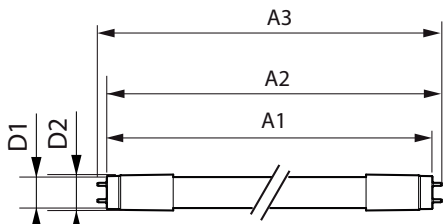

Product data

General Information		Lamp Current (Max)	
Cap-Base	G13		150 mA
Nominal lifetime	50,000 hour(s)	Lamp Current (Min)	55 mA
Switching Cycle	200,000	Wattage Equivalent	36 W
Lighting Technology	LEDtube	Starting Time (Nom)	0.5 s
		Warm-up time to 60% light	0.5 s
		Power Factor (Fraction)	0.9
		Voltage (Nom)	100-277 V
		LED alternative to fluorescent lamp power	36W TL-D
Light Technical		Temperature	
Color Code	2200	T-Case Maximum (Nom)	55 °C
Beam Angle (Nom)	160 degree(s)		
Luminous Flux	1,500 lm	Controls and Dimming	
Color Designation	2200	Dimmable	No
Correlated Color Temperature (Nom)	2200 K		
Luminous Efficacy (rated) (Nom)	107 lm/W	Mechanical and Housing	
Color Consistency	<6	Product Length	1,200 mm
Color rendering index (CRI)	-	Bulb Shape	T8
LLMF At End Of Nominal Lifetime (Nom)	70 %	Net Weight (Piece)	0.245 kg
Operating and Electrical			
Input Frequency	50 to 60 Hz		
Power Consumption	14 W		

Wireless Technology	Not applicable
---------------------	----------------

Product Data

Order product name	MAS LEDtube Spectrum 1200mm 1500lm
--------------------	------------------------------------

Full product name	MAS LEDtube Spectrum 1200mm 1500lm
Full product code	871869678030500
Order code	929001826408
Material Nr. (12NC)	929001826408
Numerator - Quantity Per Pack	1
EAN/UPC - Product/Case	8718696780305
Numerator - Packs per outer box	10
EAN/UPC - Case	8718696780312

Dimensional drawing

D1	D2	A1	A2	A3
25.8mm	28mm	1199.4mm	1206.5mm	1213.6mm

Product	D1	D2	A1	A2	A3
MAS LEDtube Spectrum 1200mm 1500lm	25.8 mm	28 mm	1,199.4 mm	1,206.5 mm	1,213.6 mm

Photometric data

Light Distribution Diagram - MAS LEDtube Spectrum 1200mm 1500lm