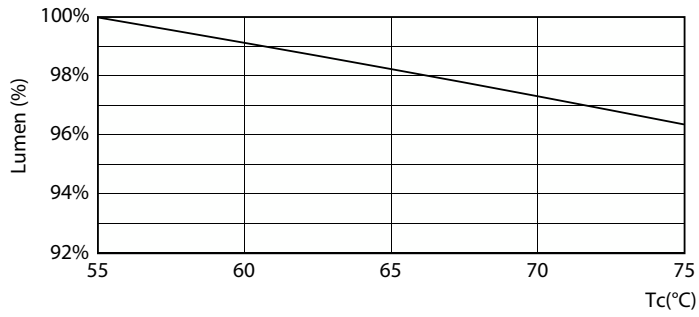

Specialty LED tube

Lifetime

Lumen Maintenance Diagram - MAS LEDtube Spectrum 1200mm 1500lm