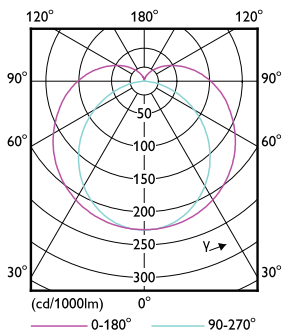

Product data

General Information		Lamp Current (Max)	
Cap-Base	G13		150 mA
Nominal lifetime	50,000 hour(s)	Lamp Current (Min)	55 mA
Switching Cycle	200,000	Wattage Equivalent	36 W
Lighting Technology	LEDtube	Starting Time (Nom)	0.5 s
		Warm-up time to 60% light	0.5 s
		Power Factor (Fraction)	0.9
		Voltage (Nom)	100-277 V
		LED alternative to fluorescent lamp power	36W TL-D
Light Technical		Temperature	
Color Code	2200	T-Case Maximum (Nom)	55 °C
Beam Angle (Nom)	160 degree(s)		
Luminous Flux	1,500 lm	Controls and Dimming	
Color Designation	2200	Dimmable	No
Correlated Color Temperature (Nom)	2200 K		
Luminous Efficacy (rated) (Nom)	107 lm/W	Mechanical and Housing	
Color Consistency	<6	Product Length	1,200 mm
Color rendering index (CRI)	-	Bulb Shape	T8
LLMF At End Of Nominal Lifetime (Nom)	70 %	Net Weight (Piece)	0.245 kg
Operating and Electrical			
Input Frequency	50 to 60 Hz		
Power Consumption	14 W		

Wireless Technology	Not applicable
---------------------	----------------

Product Data

Order product name	MAS LEDtube Spectrum 1200mm 1500lm
--------------------	------------------------------------

Full product name	MAS LEDtube Spectrum 1200mm 1500lm
Full product code	871869678030500
Order code	929001826408
Material Nr. (12NC)	929001826408
Numerator - Quantity Per Pack	1
EAN/UPC - Product/Case	8718696780305
Numerator - Packs per outer box	10
EAN/UPC - Case	8718696780312

Dimensional drawing

D1	D2	A1	A2	A3
25.8mm	28mm	1199.4mm	1206.5mm	1213.6mm

Product	D1	D2	A1	A2	A3
MAS LEDtube Spectrum 1200mm 1500lm	25.8 mm	28 mm	1,199.4 mm	1,206.5 mm	1,213.6 mm

Photometric data

Light Distribution Diagram - MAS LEDtube Spectrum 1200mm 1500lm