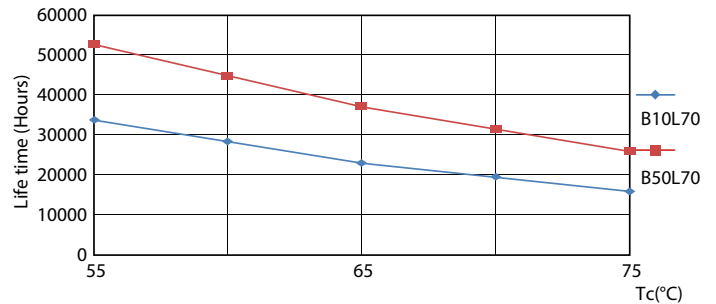

FailureRate

LifetimeVsTc