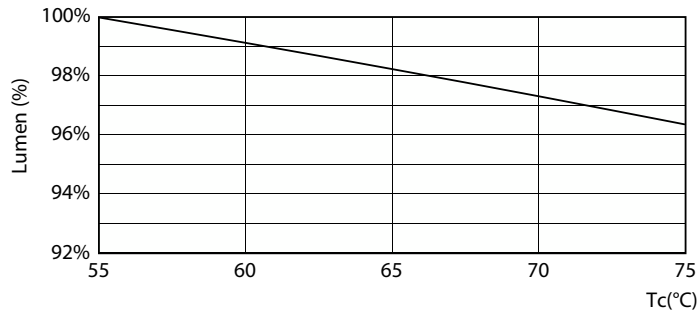

Specialty LED tube

Lifetime

Lumen Maintenance Diagram - MAS LEDtube Spectrum 1200mm 1500lm