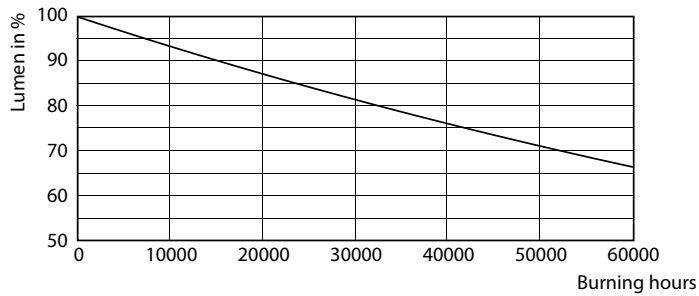

Product data

General Information		Lamp Current (Max)	
Cap-Base	G13		150 mA
Nominal lifetime	50,000 hour(s)	Lamp Current (Min)	55 mA
Switching Cycle	200,000	Wattage Equivalent	36 W
Lighting Technology	LEDtube	Starting Time (Nom)	0.5 s
		Warm-up time to 60% light	0.5 s
		Power Factor (Fraction)	0.9
		Voltage (Nom)	100-277 V
		LED alternative to fluorescent lamp power	36W TL-D
Light Technical		Temperature	
Color Code	2200	T-Case Maximum (Nom)	55 °C
Beam Angle (Nom)	160 degree(s)		
Luminous Flux	1,500 lm	Controls and Dimming	
Color Designation	2200	Dimmable	No
Correlated Color Temperature (Nom)	2200 K		
Luminous Efficacy (rated) (Nom)	107 lm/W	Mechanical and Housing	
Color Consistency	<6	Product Length	1,200 mm
Color rendering index (CRI)	-	Bulb Shape	T8
LLMF At End Of Nominal Lifetime (Nom)	70 %	Net Weight (Piece)	0.245 kg
Operating and Electrical			
Input Frequency	50 to 60 Hz		
Power Consumption	14 W		

Dimensional drawing

D1	D2	A1	A2	A3
25.8mm	28mm	1199.4mm	1206.5mm	1213.6mm

Product	D1	D2	A1	A2	A3
MAS LEDtube Spectrum 1200mm 1500lm	25.8 mm	28 mm	1,199.4 mm	1,206.5 mm	1,213.6 mm

Photometric data

Light Distribution Diagram - MAS LEDtube Spectrum 1200mm 1500lm

General uniform lighting - MAS LEDtube Spectrum 1200mm 1500lm

Specialty LED tube

Photometric data

Spectral Power Distribution Colour - MAS LEDtube Spectrum 1200mm
1500lm

Lifetime

Life Expectancy Diagram

Lumen Maintenance Diagram - MAS LEDtube Spectrum 1200mm 1500lm