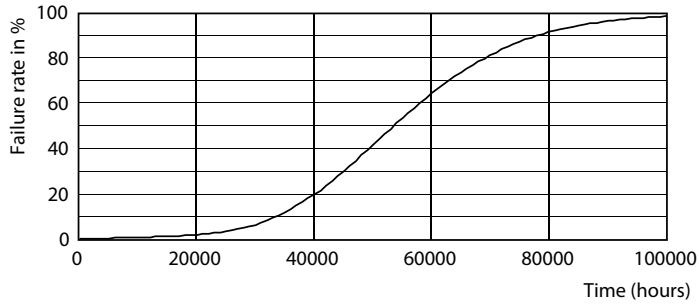

Product data

General Information		Lamp Current (Max)	
Cap-Base	G13		150 mA
Nominal lifetime	50,000 hour(s)	Lamp Current (Min)	55 mA
Switching Cycle	200,000	Wattage Equivalent	36 W
Lighting Technology	LEDtube	Starting Time (Nom)	0.5 s
		Warm-up time to 60% light	0.5 s
		Power Factor (Fraction)	0.9
		Voltage (Nom)	100-277 V
		LED alternative to fluorescent lamp power	36W TL-D
Light Technical		Temperature	
Color Code	2200	T-Case Maximum (Nom)	55 °C
Beam Angle (Nom)	160 degree(s)		
Luminous Flux	1,500 lm	Controls and Dimming	
Color Designation	2200	Dimmable	No
Correlated Color Temperature (Nom)	2200 K		
Luminous Efficacy (rated) (Nom)	107 lm/W	Mechanical and Housing	
Color Consistency	<6	Product Length	1,200 mm
Color rendering index (CRI)	-	Bulb Shape	T8
LLMF At End Of Nominal Lifetime (Nom)	70 %	Net Weight (Piece)	0.245 kg
Operating and Electrical			
Input Frequency	50 to 60 Hz		
Power Consumption	14 W		

General uniform lighting - MAS LEDtube Spectrum 1200mm 1500lm

Specialty LED tube

Photometric data

Spectral Power Distribution Colour - MAS LEDtube Spectrum 1200mm
1500lm

Lifetime

Life Expectancy Diagram

Lumen Maintenance Diagram - MAS LEDtube Spectrum 1200mm 1500lm