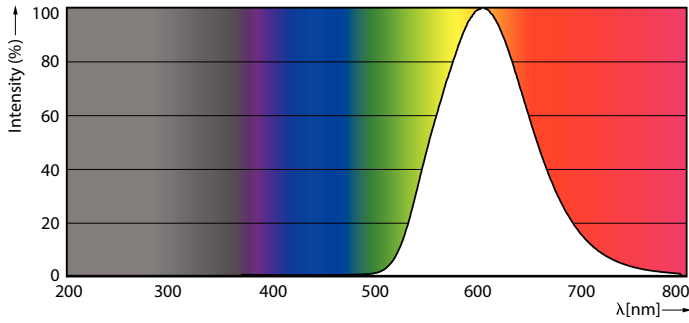

Product data

General Information		Lamp Current (Max)	
Cap-Base	G13		150 mA
Nominal lifetime	50,000 hour(s)	Lamp Current (Min)	55 mA
Switching Cycle	200,000	Wattage Equivalent	36 W
Lighting Technology	LEDtube	Starting Time (Nom)	0.5 s
		Warm-up time to 60% light	0.5 s
		Power Factor (Fraction)	0.9
		Voltage (Nom)	100-277 V
		LED alternative to fluorescent lamp power	36W TL-D
Light Technical		Temperature	
Color Code	2200	T-Case Maximum (Nom)	55 °C
Beam Angle (Nom)	160 degree(s)		
Luminous Flux	1,500 lm	Controls and Dimming	
Color Designation	2200	Dimmable	No
Correlated Color Temperature (Nom)	2200 K		
Luminous Efficacy (rated) (Nom)	107 lm/W	Mechanical and Housing	
Color Consistency	<6	Product Length	1,200 mm
Color rendering index (CRI)	-	Bulb Shape	T8
LLMF At End Of Nominal Lifetime (Nom)	70 %	Net Weight (Piece)	0.245 kg
Operating and Electrical			
Input Frequency	50 to 60 Hz		
Power Consumption	14 W		

Dimensional drawing

D1	D2	A1	A2	A3
25.8mm	28mm	1199.4mm	1206.5mm	1213.6mm

Product	D1	D2	A1	A2	A3
MAS LEDtube Spectrum 1200mm 1500lm	25.8 mm	28 mm	1,199.4 mm	1,206.5 mm	1,213.6 mm

Photometric data

Light Distribution Diagram - MAS LEDtube Spectrum 1200mm 1500lm

General uniform lighting - MAS LEDtube Spectrum 1200mm 1500lm

Specialty LED tube

Photometric data

Spectral Power Distribution Colour - MAS LEDtube Spectrum 1200mm
1500lm

Lifetime

Life Expectancy Diagram

Lumen Maintenance Diagram - MAS LEDtube Spectrum 1200mm 1500lm