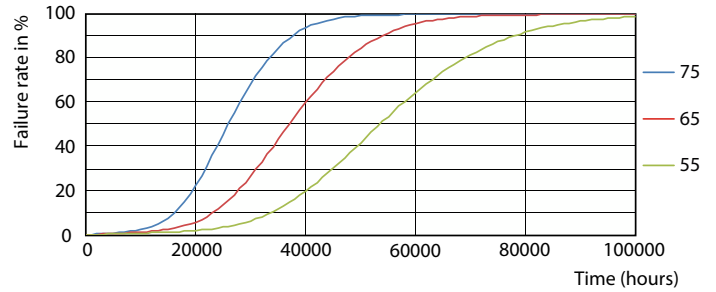

Product data

General Information		Lamp Current (Max)	
Cap-Base	G13		150 mA
Nominal lifetime	50,000 hour(s)	Lamp Current (Min)	55 mA
Switching Cycle	200,000	Wattage Equivalent	36 W
Lighting Technology	LEDtube	Starting Time (Nom)	0.5 s
		Warm-up time to 60% light	0.5 s
		Power Factor (Fraction)	0.9
		Voltage (Nom)	100-277 V
		LED alternative to fluorescent lamp power	36W TL-D
Light Technical		Temperature	
Color Code	2200	T-Case Maximum (Nom)	55 °C
Beam Angle (Nom)	160 degree(s)		
Luminous Flux	1,500 lm	Controls and Dimming	
Color Designation	2200	Dimmable	No
Correlated Color Temperature (Nom)	2200 K		
Luminous Efficacy (rated) (Nom)	107 lm/W	Mechanical and Housing	
Color Consistency	<6	Product Length	1,200 mm
Color rendering index (CRI)	-	Bulb Shape	T8
LLMF At End Of Nominal Lifetime (Nom)	70 %	Net Weight (Piece)	0.245 kg
Operating and Electrical			
Input Frequency	50 to 60 Hz		
Power Consumption	14 W		

General uniform lighting - MAS LEDtube Spectrum 1200mm 1500lm

Specialty LED tube

Photometric data

Spectral Power Distribution Colour - MAS LEDtube Spectrum 1200mm
1500lm

Lifetime

Life Expectancy Diagram

Lumen Maintenance Diagram - MAS LEDtube Spectrum 1200mm 1500lm