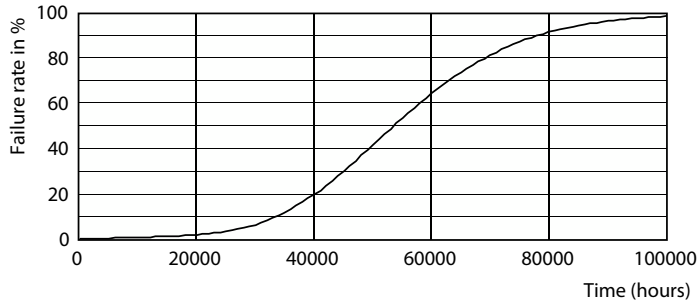

General uniform lighting - MAS LEDtube Spectrum 1200mm 1500lm

Specialty LED tube

Photometric data

Spectral Power Distribution Colour - MAS LEDtube Spectrum 1200mm
1500lm

Lifetime

Life Expectancy Diagram

Lumen Maintenance Diagram - MAS LEDtube Spectrum 1200mm 1500lm