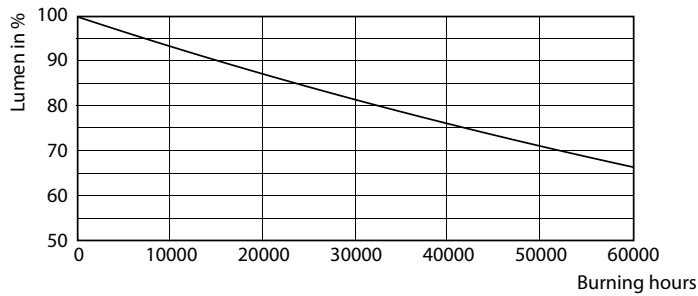

Product data

General Information	
Cap-Base	G13
Nominal lifetime	50,000 hour(s)
Switching Cycle	200,000
Lighting Technology	LEDtube
Light Technical	
Color Code	2200
Beam Angle (Nom)	160 degree(s)
Luminous Flux	1,500 lm
Color Designation	2200
Correlated Color Temperature (Nom)	2200 K
Luminous Efficacy (rated) (Nom)	107 lm/W
Color Consistency	<6
Color rendering index (CRI)	-
LLMF At End Of Nominal Lifetime (Nom)	70 %
Operating and Electrical	
Input Frequency	50 to 60 Hz

General uniform lighting - MAS LEDtube Spectrum 1200mm 1500lm

Specialty LED tube

Photometric data

Spectral Power Distribution Colour - MAS LEDtube Spectrum 1200mm
1500lm

Lifetime

Life Expectancy Diagram

Lumen Maintenance Diagram - MAS LEDtube Spectrum 1200mm 1500lm