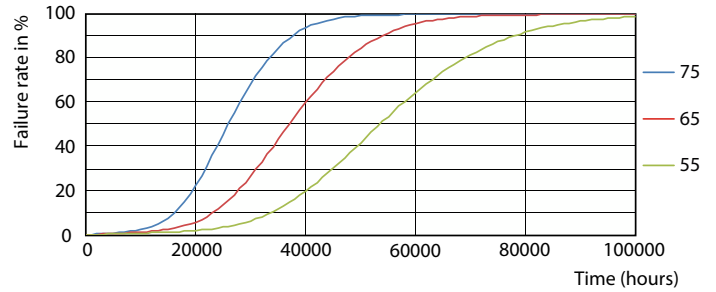

General uniform lighting - MAS LEDtube Spectrum 1200mm 1500lm

Specialty LED tube

Photometric data

Spectral Power Distribution Colour - MAS LEDtube Spectrum 1200mm
1500lm

Lifetime

Life Expectancy Diagram

Lumen Maintenance Diagram - MAS LEDtube Spectrum 1200mm 1500lm