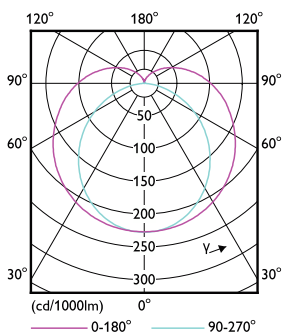

Application Conditions

Wireless Technology	Not applicable
---------------------	----------------

Product Data

Order product name	MAS LEDtube Spectrum 1200mm 1500lm
--------------------	------------------------------------

Dimensional drawing

Product	D1	D2	A1	A2	A3
MAS LEDtube Spectrum 1200mm 1500lm	25.8 mm	28 mm	1,199.4 mm	1,206.5 mm	1,213.6 mm

Photometric data

Light Distribution Diagram - MAS LEDtube Spectrum 1200mm 1500lm