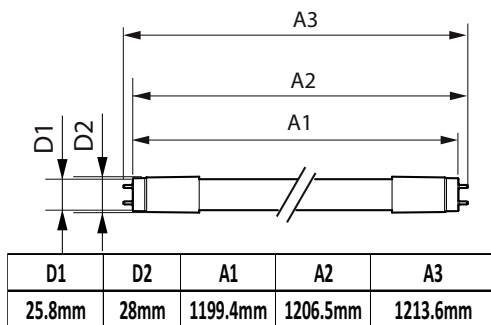

Specialty LED tube

Net Weight (Piece)	0.245 kg
--------------------	----------

Approval and Application

Energy Saving Product	Yes
Approval Marks	RoHS compliance KEMA Keur certificate
EU RoHS compliant	Yes
Ambient temperature range	-20 to +45 °C

Application Conditions

Wireless Technology	Not applicable
---------------------	----------------

Product Data

Order product name	MAS LEDtube Spectrum 1200mm 1500lm
--------------------	------------------------------------

Full product name	MAS LEDtube Spectrum 1200mm 1500lm
Full product code	871869678030500
Order code	929001826408
Material Nr. (12NC)	929001826408
Numerator - Quantity Per Pack	1
EAN/UPC - Product/Case	8718696780305
Numerator - Packs per outer box	10
EAN/UPC - Case	8718696780312

Dimensional drawing

Product	D1	D2	A1	A2	A3
MAS LEDtube Spectrum 1200mm 1500lm	25.8 mm	28 mm	1,199.4 mm	1,206.5 mm	1,213.6 mm

Photometric data

Light Distribution Diagram - MAS LEDtube Spectrum 1200mm 1500lm