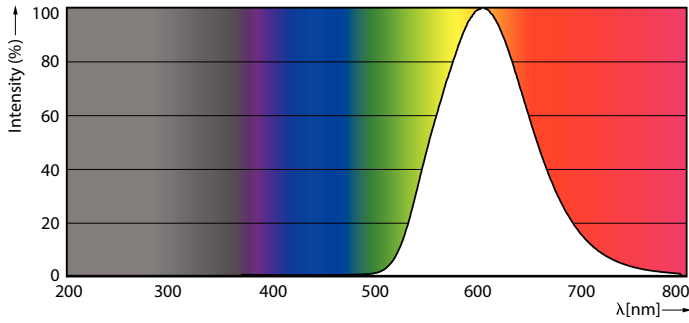

Product data

General Information	
Cap-Base	G13
Nominal lifetime	50,000 hour(s)
Switching Cycle	200,000
Lighting Technology	LEDtube
Light Technical	
Color Code	2200
Beam Angle (Nom)	160 degree(s)
Luminous Flux	1,500 lm
Color Designation	2200
Correlated Color Temperature (Nom)	2200 K
Luminous Efficacy (rated) (Nom)	107 lm/W
Color Consistency	<6
Color rendering index (CRI)	-
LLMF At End Of Nominal Lifetime (Nom)	70 %
Operating and Electrical	
Input Frequency	50 to 60 Hz

Dimensional drawing

Product	D1	D2	A1	A2	A3
MAS LEDtube Spectrum 1200mm 1500lm	25.8 mm	28 mm	1,199.4 mm	1,206.5 mm	1,213.6 mm

Photometric data

Light Distribution Diagram - MAS LEDtube Spectrum 1200mm 1500lm

General uniform lighting - MAS LEDtube Spectrum 1200mm 1500lm

Specialty LED tube

Photometric data

Spectral Power Distribution Colour - MAS LEDtube Spectrum 1200mm
1500lm

Lifetime

Life Expectancy Diagram

Lumen Maintenance Diagram - MAS LEDtube Spectrum 1200mm 1500lm