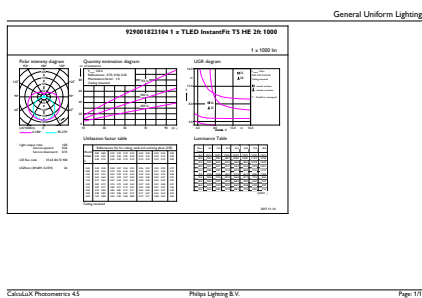

Dimensional drawing

Product	D1	D2	A1	A2	A3
8T5HE/22-830/IF10/G/DIM 10/1	15.3 mm	18.4 mm	547.8 mm	554.9 mm	562 mm

Photometric data

General uniform lighting - 8T5HE/22-830/IF10/G/DIM 10/1

Light Distribution Diagram - 8T5HE/22-830/IF10/G/DIM 10/1