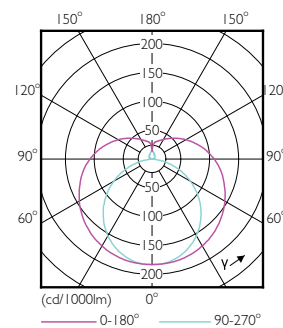

T-Case Maximum (Nom)	70 °C
----------------------	-------

Controls and Dimming

Dimmable	Yes
----------	-----

Mechanical and Housing

Bulb Finish	Frosted
Bulb Material	Glass
Product Length	600 mm
Bulb Shape	T5
Net Weight (Piece)	0.080 kg

Dimensional drawing

Product	D1	D2	A1	A2	A3
8T5HE/22-830/IF10/G/DIM 10/1	15.3 mm	18.4 mm	547.8 mm	554.9 mm	562 mm

Photometric data

General uniform lighting - 8T5HE/22-830/IF10/G/DIM 10/1

Light Distribution Diagram - 8T5HE/22-830/IF10/G/DIM 10/1