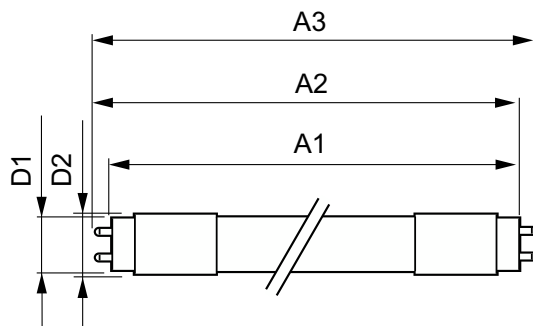

T-Case Maximum (Nom)	70 °C
----------------------	-------

Controls and Dimming

Dimmable	Yes
----------	-----

Mechanical and Housing

Bulb Finish	Frosted
Bulb Material	Glass
Product Length	600 mm
Bulb Shape	T5
Net Weight (Piece)	0.080 kg

Product Data

Order product name	8T5HE/22-830/IF10/G/DIM 10/1
Full product name	8T5HE/22-830/IF10/G/DIM 10/1
Order code	929001823104
Material Nr. (12NC)	929001823104
Numerator - Quantity Per Pack	1
EAN/UPC - Product/Case	046677476410
Numerator - Packs per outer box	10
EAN/UPC - Case	50046677476415

Dimensional drawing

Product	D1	D2	A1	A2	A3
8T5HE/22-830/IF10/G/DIM 10/1	15.3 mm	18.4 mm	547.8 mm	554.9 mm	562 mm

Photometric data

General uniform lighting - 8T5HE/22-830/IF10/G/DIM 10/1

Light Distribution Diagram - 8T5HE/22-830/IF10/G/DIM 10/1