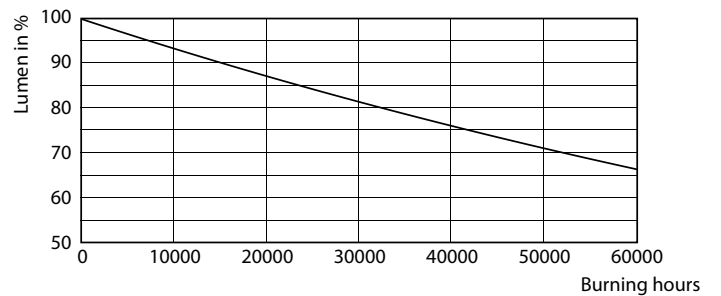

Product data

General Information		Correlated Color Temperature (Nom)	
Cap-Base	G5		3000 K
Nominal lifetime	50,000 hour(s)	Luminous Efficacy (rated) (Nom)	125.00 lm/W
Switching Cycle	50,000	Color Consistency	<6
Lighting Technology	LEDtube	Color rendering index (CRI)	82
		LLMF At End Of Nominal Lifetime (Nom)	70 %
Light Technical		Operating and Electrical	
Color Code	830 [CCT of 3000K]	Line Frequency	40000-110000 Hz
Beam Angle (Nom)	200 degree(s)	Input Frequency	40000-110000 Hz
Luminous Flux	1,000 lm	Power Consumption	8 W
Color Designation	White (WH)	Lamp Current (Max)	400 mA

InstantFit (UL Type-A) T5

Photometric data

Spectral Power Distribution Colour - 8T5HE/22-830/IF10/G/DIM 10/1

Lifetime

LEDtube 8-14W G5 830-850 200D DIM IF10-21

LEDtube 8-14W G5 830-850 200D DIM IF10-21

LEDtube 8-14W G5 830-850 200D DIM IF10-21