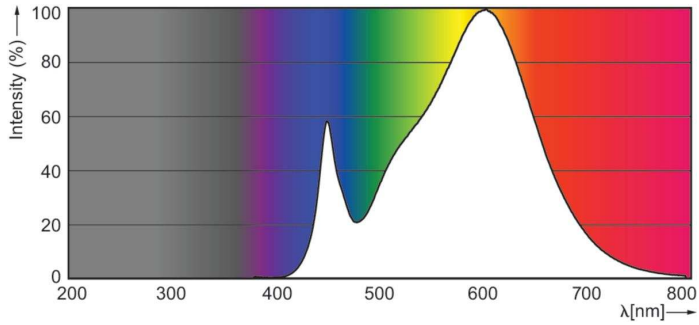

InstantFit (UL Type-A) T5

Photometric data

Spectral Power Distribution Colour - 8T5HE/22-830/IF10/G/DIM 10/1