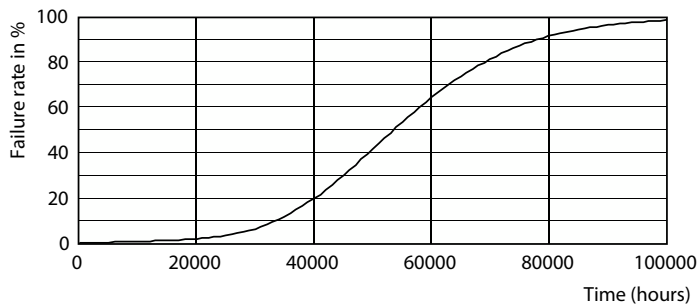

Lifetime

LEDtube 8-14W G5 830-850 200D DIM IF10-21