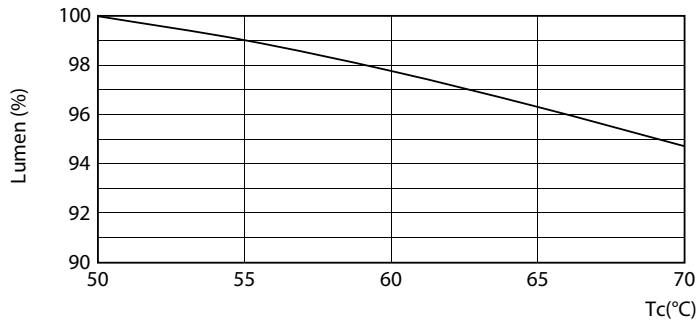

InstantFit (UL Type-A) T5

Lifetime

Lumen Maintenance Diagram - 8T5HE/22-830/IF10/G/DIM 10/1