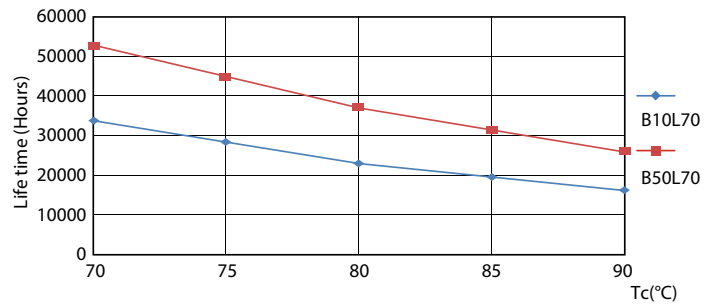

LEDtube 8-14W G5 830-850 200D DIM IF10-21