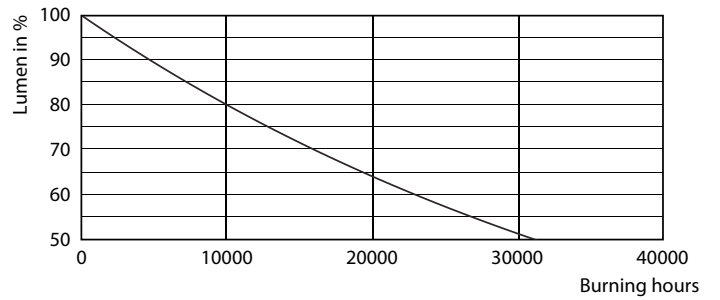

Lumen Maintenance Diagram - CorePro LEDBulbND 7-60W E27 G93 827 CL G