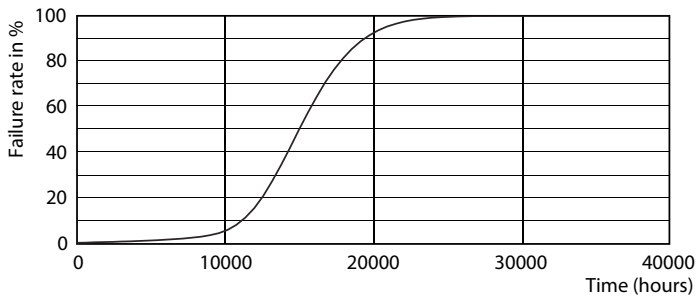

Kullanım Ömrü

Life Expectancy Diagram