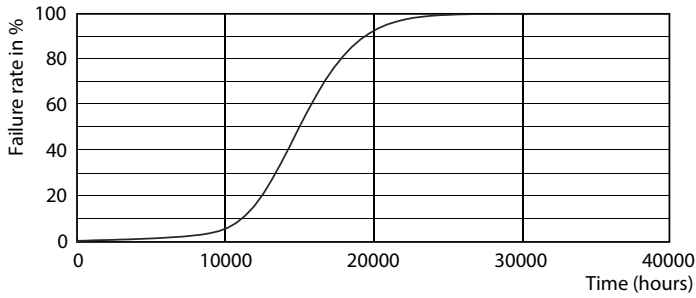

Kullanım Ömrü

Life Expectancy Diagram