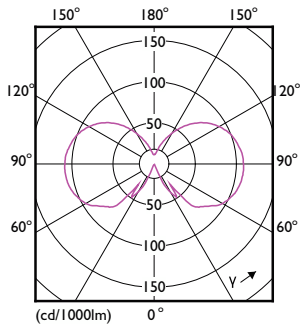

Light Distribution Diagram - CorePro LEDBulbND 7-60W E27 WW A60 CL G