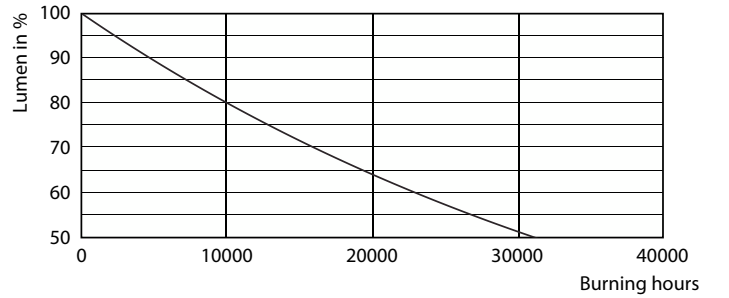

Lumen Maintenance Diagram - CorePro LEDBulbND 7-60W E27 WW A60 CL G