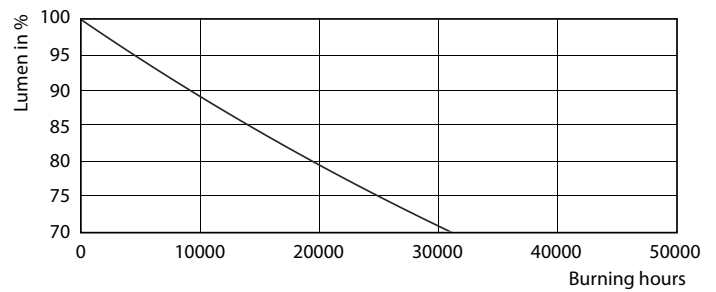

ESSENTIAL LEDtube 8-16W G5 830-865 APR