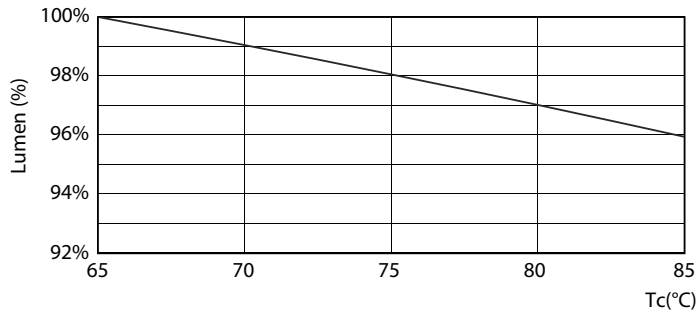

ESSENTIAL LEDtube 8-16W G5 830-865 APR

ESSENTIAL LEDtube 8-16W G5 830-865 APR

Lumen Maintenance Diagram - CorePro LEDtube 1200mm 16W865 G5 I APR

CorePro LED tube Mains T5

Lifetime

Lumen Maintenance Diagram - CorePro LEDtube 1200mm 16W865 G5 I APR