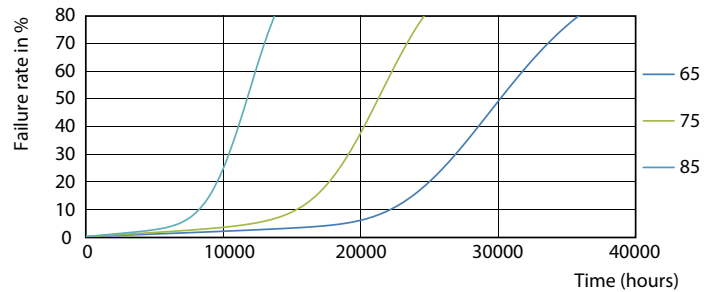

Light Distribution Diagram - CorePro LEDtube 1200mm 16W865 G5 I APR

CorePro LED tube Mains T5

Photometric data

General uniform lighting - CorePro LEDtube 1200mm 16W865 G5 I APR

Lifetime

ESSENTIAL LEDtube 8-16W G5 830-865 APR