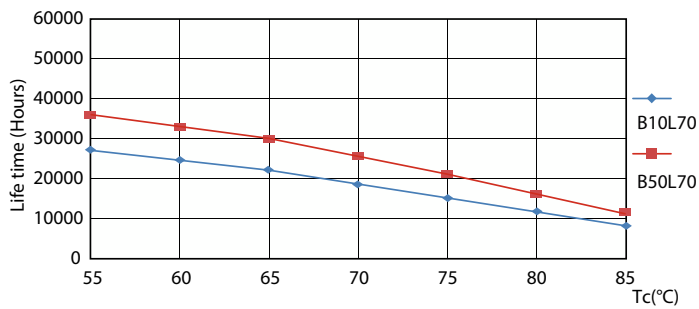

Light Distribution Diagram - CorePro LEDtube 1200mm 16W865 G5 I APR

CorePro LED tube Mains T5

Photometric data

General uniform lighting - CorePro LEDtube 1200mm 16W865 G5 I APR

Lifetime

ESSENTIAL LEDtube 8-16W G5 830-865 APR