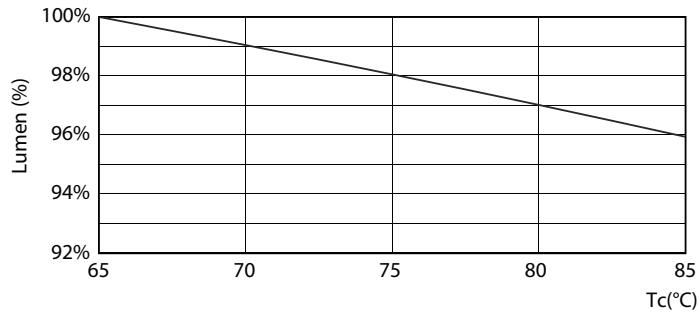

CorePro LED 燈管 Mains T5

壽命

Lumen Maintenance Diagram - CorePro LEDtube 1200mm 16W830 G5 I APR