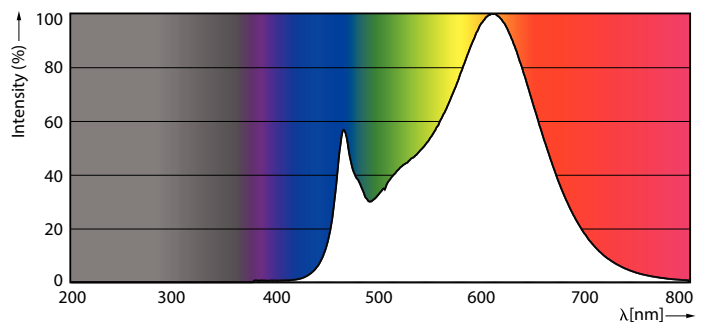

Spectral Power Distribution Colour - CorePro LEDtube 1200mm 16W830 G5 I APR