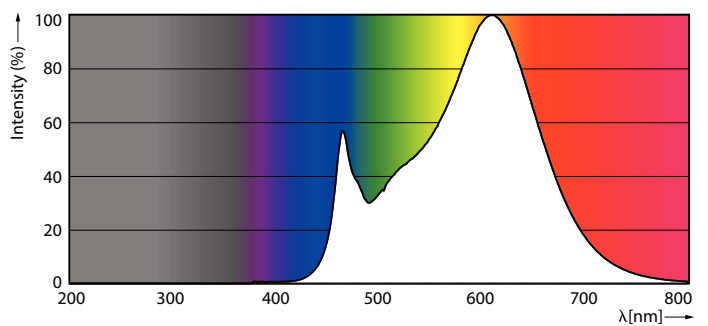

Spectral Power Distribution Colour - CorePro LEDtube 1200mm 16W830 G5 I APR