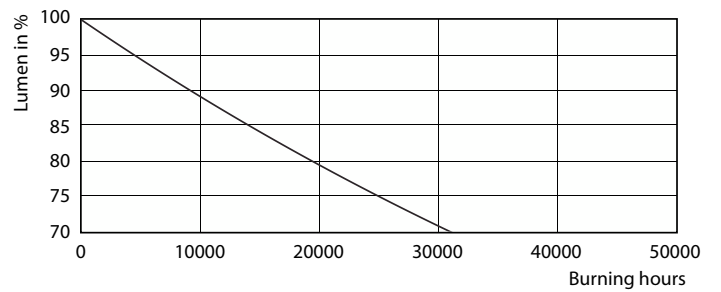

## Lifetime

ESSENTIAL LEDtube 8-16W G5 830-865 APR

ESSENTIAL LEDtube 8-16W G5 830-865 APR

ESSENTIAL LEDtube 8-16W G5 830-865 APR

Lumen Maintenance Diagram - CorePro LEDtube 1200mm 16W830 G5 I APR