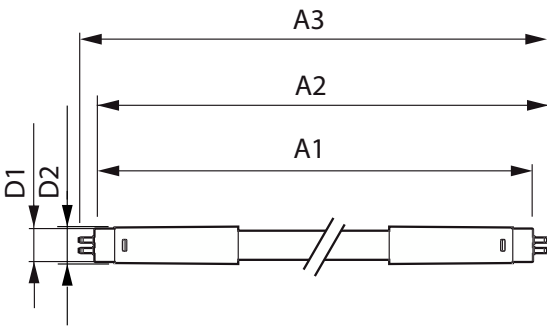

## Mechanical and Housing

Product Length	1,200 mm
Bulb Shape	T5
Net Weight (Piece)	0.124 kg

## Dimensional drawing

Product	D1	D2	A1	A2	A3
CorePro LEDtube 1200mm 16W830 G5 I APR	15.8 mm	19 mm	1,149 mm	1,156.1 mm	1,163.2 mm