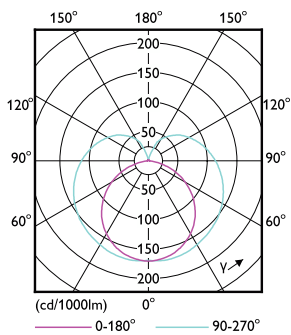

## Dimensional drawing

Product	D1	D2	A1	A2	A3
CorePro LEDtube 1200mm 16W830 G5 I APR	15.8 mm	19 mm	1,149 mm	1,156.1 mm	1,163.2 mm

## Photometric data

Light Distribution Diagram - CorePro LEDtube 1200mm 16W830 G5 I APR

Spectral Power Distribution Colour - CorePro LEDtube 1200mm 16W830 G5 I APR