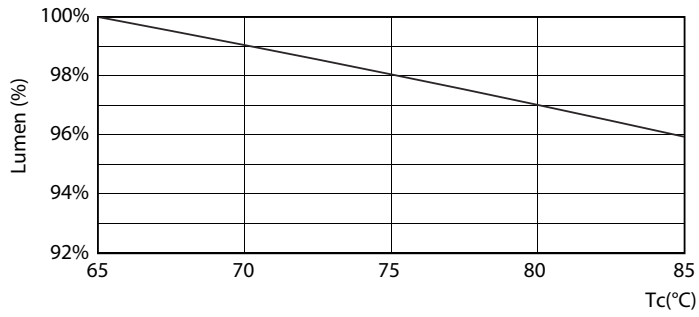

CorePro LED tube Mains T5

Lifetime

Lumen Maintenance Diagram - CorePro LEDtube 1200mm 16W830 G5 I APR