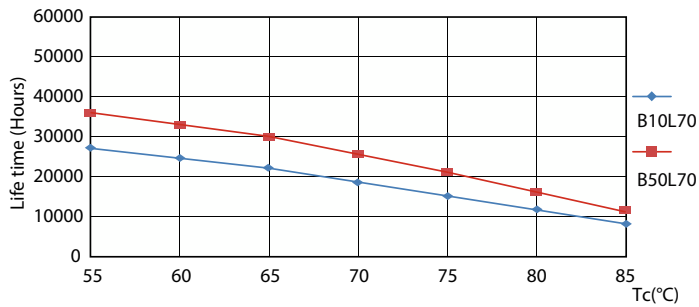

CorePro LED tube Mains T5

Photometric data

© 2023 Philips Lighting B.V. Page 11

General uniform lighting - CorePro LEDtube 1200mm 16W830 G5 I APR

Lifetime

ESSENTIAL LEDtube 8-16W G5 830-865 APR