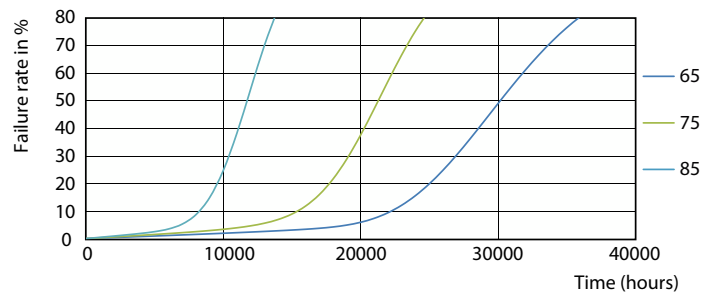

CorePro LED tube Mains T5

Photometric data

© 2023 Philips Lighting B.V. Page 11

General uniform lighting - CorePro LEDtube 1200mm 16W830 G5 I APR

Lifetime

Lumen Maintenance Diagram - CorePro LEDtube 1200mm 16W830 G5 I APR