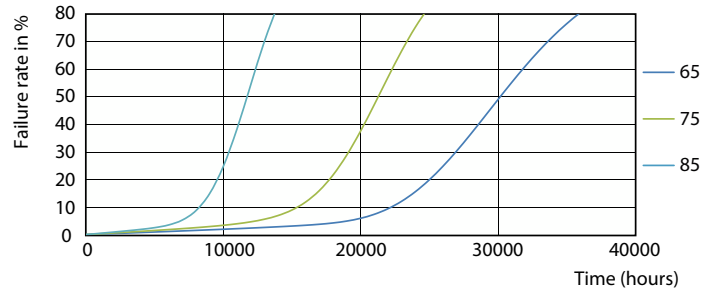

General uniform lighting - CorePro LEDtube 600mm 8W865 G5 I APR

CorePro LED tube Mains T5

Photometric data

Light Distribution Diagram - CorePro LEDtube 600mm 8W865 G5 I APR

Lifetime

ESSENTIAL LEDtube 8-16W G5 830-865 APR