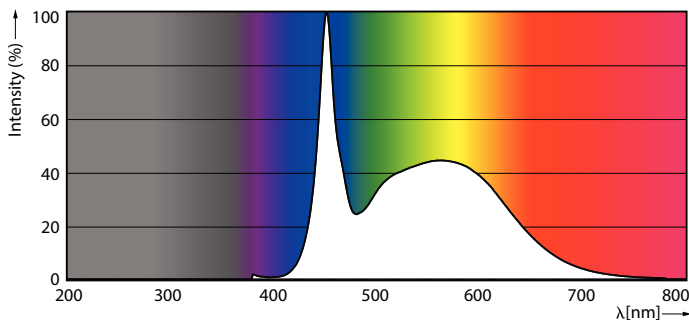

Product data

General Information		Input Frequency	
Cap-Base	G5		50 to 60 Hz
Nominal lifetime	30,000 hour(s)	Power Consumption	8 W
Switching Cycle	50,000	Lamp Current (Max)	89 mA
Lighting Technology	LEDtube	Lamp Current (Min)	39 mA
Light Technical		Starting Time (Nom)	0.5 s
Color Code	865 [CCT of 6500K]	Warm-up time to 60% light	0.5 s
Beam Angle (Nom)	200 degree(s)	Power Factor (Fraction)	0.92
Luminous Flux	1,050 lm	Voltage (Nom)	100-240 V
Color Designation	Cool Daylight	LED alternative to fluorescent lamp power	14W TL5 HE
Correlated Color Temperature (Nom)	6500 K	Ballast Compatibility	Mains
Luminous Efficacy (rated) (Nom)	131.00 lm/W	Temperature	
Color Consistency	<6	T-Case Maximum (Nom)	70 °C
Color rendering index (CRI)	80	Controls and Dimming	
LLMF At End Of Nominal Lifetime (Nom)	70 %	Dimmable	No
Operating and Electrical		Mechanical and Housing	
Line Frequency	50 to 60 Hz	Product Length	600 mm

CorePro LED tube Mains T5

Bulb Shape	T5
Net Weight (Piece)	0.070 kg

Approval and Application

Energy Saving Product	Yes
Approval Marks	CE marking RoHS compliance KEMA Keur certificate
Energy Consumption kWh/1000 h	8 kWh
EU RoHS compliant	Yes
Ambient temperature range	-20 °C to 45 °C

Application Conditions

Wireless Technology	Not applicable
---------------------	----------------

Product Data

Order product name	CorePro LEDtube 600mm 8W865 G5 I APR
Full product name	CorePro LEDtube 600mm 8W865 G5 I APR
Full product code	871869673200700
Order code	929001380808
Material Nr. (12NC)	929001380808
Numerator - Quantity Per Pack	1
EAN/UPC - Product/Case	8718696732007
Numerator - Packs per outer box	20
EAN/UPC - Case	8718696732014

Dimensional drawing

Product	D1	D2	A1	A2	A3
CorePro LEDtube 600mm 8W865 G5 I APR	15.8 mm	19 mm	549 mm	556.1 mm	563.2 mm

Photometric data

Spectral Power Distribution Colour - CorePro LEDtube 600mm 8W865 G5 I APR