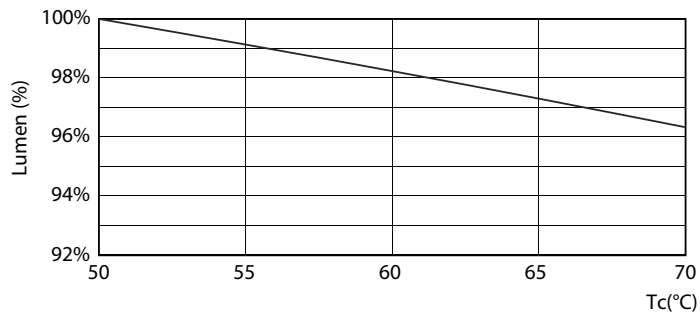

ESSENTIAL LEDtube 8-16W G5 830-865 APR

ESSENTIAL LEDtube 8-16W G5 830-865 APR

Lumen Maintenance Diagram - CorePro LEDtube 600mm 8W865 G5 I APR

CorePro LED tube Mains T5

Lifetime

Lumen Maintenance Diagram - CorePro LEDtube 600mm 8W865 G5 I APR