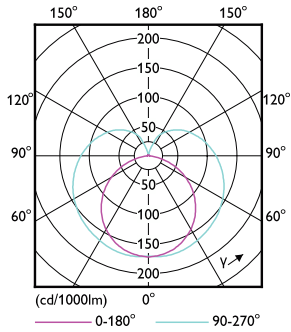

Dimensional drawing

Product	D1	D2	A1	A2	A3
CorePro LEDtube 600mm 8W865 G5 I APR	15.8 mm	19 mm	549 mm	556.1 mm	563.2 mm

Photometric data

Spectral Power Distribution Colour - CorePro LEDtube 600mm 8W865 G5 I APR

General uniform lighting - CorePro LEDtube 600mm 8W865 G5 I APR

CorePro LED tube Mains T5

Photometric data

Light Distribution Diagram - CorePro LEDtube 600mm 8W865 G5 I APR

Lifetime

ESSENTIAL LEDtube 8-16W G5 830-865 APR