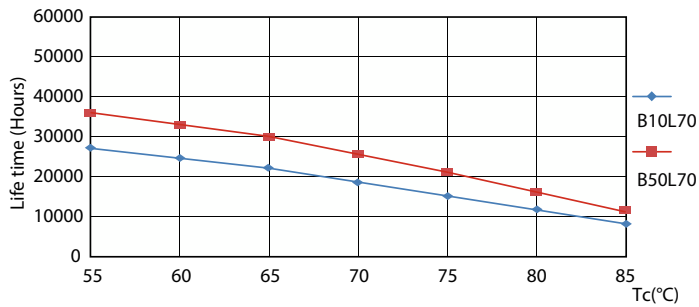

General uniform lighting - CorePro LEDtube 600mm 8W865 G5 I APR

CorePro LED tube Mains T5

Photometric data

Light Distribution Diagram - CorePro LEDtube 600mm 8W865 G5 I APR

Lifetime

ESSENTIAL LEDtube 8-16W G5 830-865 APR