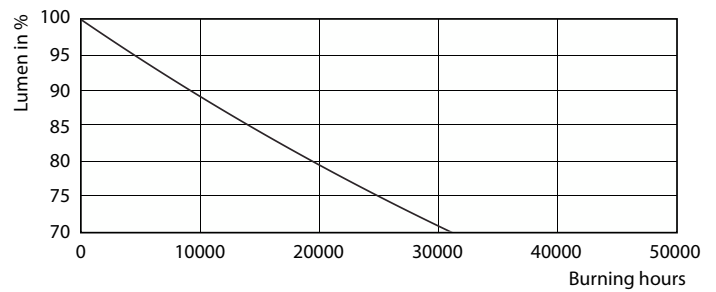

ESSENTIAL LEDtube 8-16W G5 830-865 APR

Lumen Maintenance Diagram - CorePro LEDtube 600mm 8W865 G5 I APR