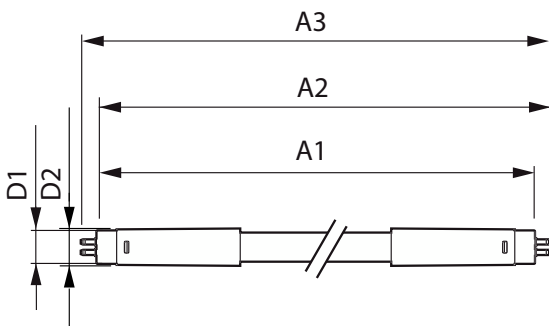

CorePro LED tube Mains T5

Bulb Shape	T5
Net Weight (Piece)	0.070 kg

Approval and Application

Energy Saving Product	Yes
Approval Marks	CE marking RoHS compliance KEMA Keur certificate
Energy Consumption kWh/1000 h	8 kWh
EU RoHS compliant	Yes
Ambient temperature range	-20 °C to 45 °C

Application Conditions

Wireless Technology	Not applicable
---------------------	----------------

Product Data

Order product name	CorePro LEDtube 600mm 8W865 G5 I APR
Full product name	CorePro LEDtube 600mm 8W865 G5 I APR
Full product code	871869673200700
Order code	929001380808
Material Nr. (12NC)	929001380808
Numerator - Quantity Per Pack	1
EAN/UPC - Product/Case	8718696732007
Numerator - Packs per outer box	20
EAN/UPC - Case	8718696732014

Dimensional drawing

Product	D1	D2	A1	A2	A3
CorePro LEDtube 600mm 8W865 G5 I APR	15.8 mm	19 mm	549 mm	556.1 mm	563.2 mm

Photometric data

Spectral Power Distribution Colour - CorePro LEDtube 600mm 8W865 G5 I APR